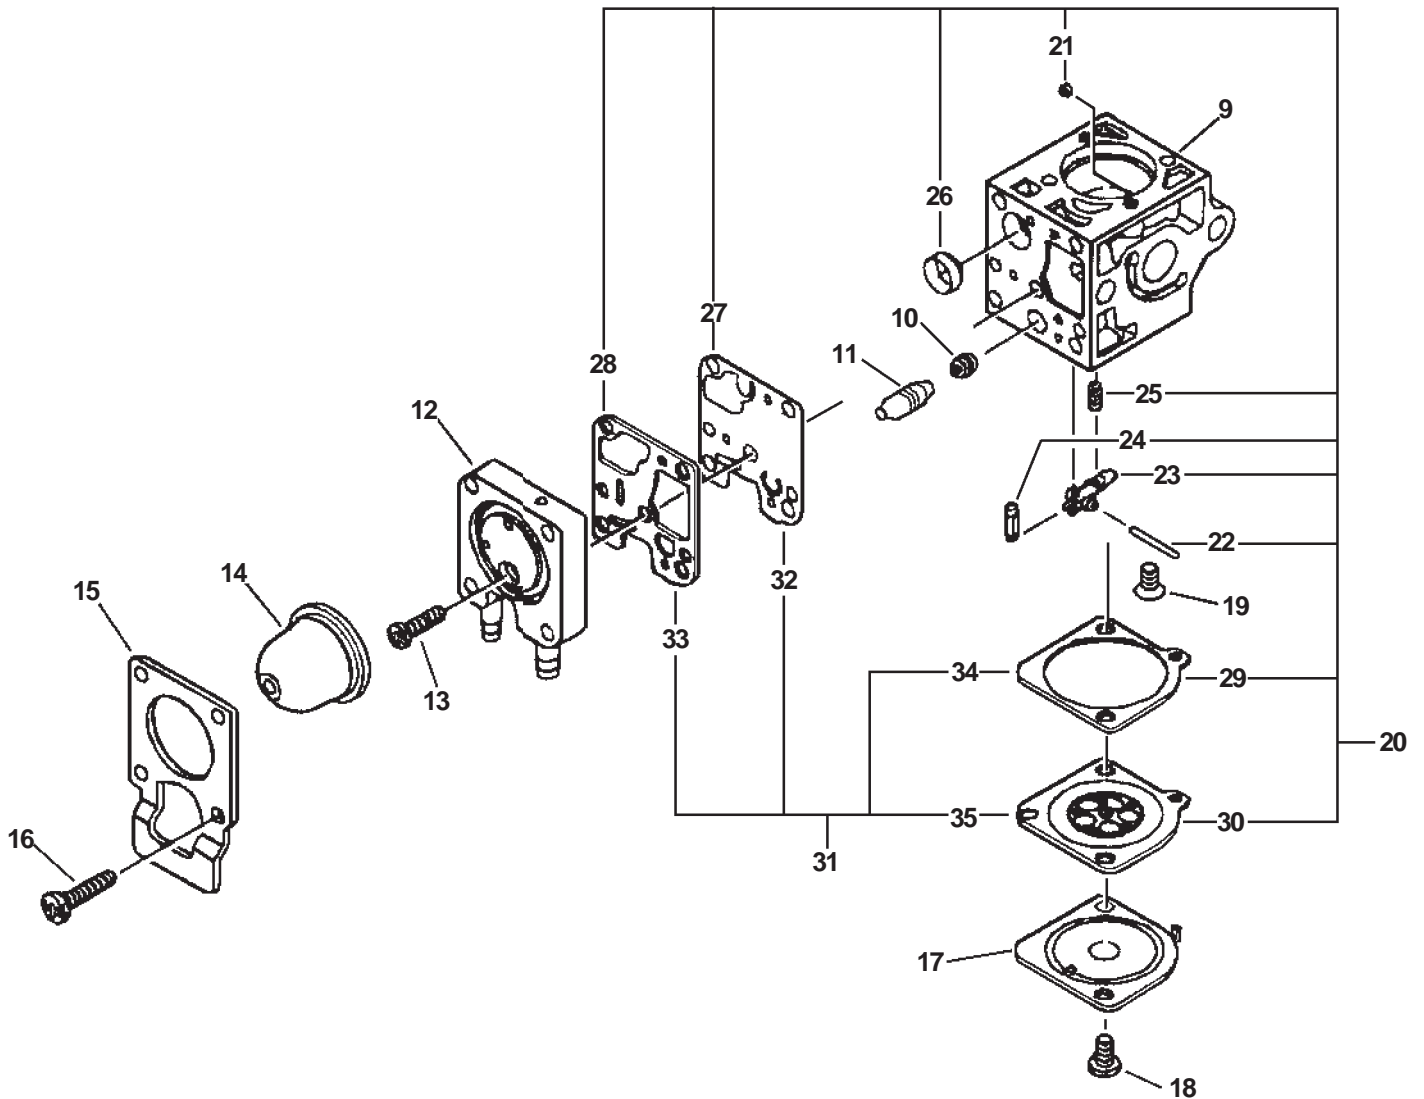

SERIAL NUMBERS:

GT-230: 05001001 - 05002673	
GT-230: 07001001- 07001224	

ITEM	PART NUMBER	QTY	DESCRIPTION	REMARKS
	A021000380	1	CARBURETOR--RB-K66	
1	12534413931	3	SCREW, ROTOR COVER ASY	
2	P005000690	1	ROTOR COVER ASY	
3	P005000120	1	NUT, CABLE	
4	P005000700	1	SCREW, CABLE ADJUST	
5	P005000180	1	SWIVEL	
6	P005000190	1	E-RING	
7	P005000100	1	SCREW, THROTTLE ADJUST	
8	P005000280	1	O-RING	
9	-----	1	BODY, CARBURETOR	NOT AVAILABLE SEPARATELY
10	P005000570	1	JET	
11	P005000370	1	PLUG KIT	
12	P005000530	1	PRIMER BASE ASY	
13	P005000270	1	SCREW, PRIMER BASE ASY	
14	12538108660	1	PUMP, PRIMING	
15	P005000250	1	RETAINER, PRIMING PUMP	
16	12531061830	4	SCREW, PRIMING PUMP RETAINER	
17	12534252130	1	COVER, DIAPHRAGM	
18	12534452130	2	SCREW, DIAPHRAGM COVER	
19	12533942030	1	SCREW, METERING LEVER PIN	

GT-230 SERIAL NUMBERS: 05001001 - 05001280

20	P005000560	1	REPAIR KIT	INCLUDES: P005000290 - ROLLER, GUIDE & ITEMS 22-30
21	P005000290	1	ROLLER, GUIDE	

GT-230 SERIAL NUMBERS: 05001281 - 05002763

GT-230 SERIAL NUMBERS: 07001001- 07001224

20	P005000950	1	REPAIR KIT	INCLUDES: P005001000 - ROLLER, GUIDE & ITEMS 22-30
21	P005001000	1	ROLLER, GUIDE	
22	-----	1	PIN, METERING LEVER	
23	-----	1	LEVER, METERING	
24	-----	1	VALVE, INLET NEEDLE	
25	-----	1	SPRING, METERING LEVER	
26	-----	1	STRAINER	
27	-----	1	DIAPHRAGM, PUMP	
28	-----	1	GASKET, PUMP	
29	-----	1	GASKET, METERING	
30	-----	1	DIAPHRAGM, METERING	
31	P005000550	1	DIAPHRAGM/GASKET KIT	INCLUDES ITEMS 32-35
32	-----	1	DIAPHRAGM, PUMP	
33	-----	1	GASKET, PUMP	
34	-----	1	GASKET, METERING	
35	-----	1	DIAPHRAGM, METERING	

SERIAL NUMBERS:

GT-230: 05002764 - 05006268

GT-230: 07001225 - 07001448

GT-231: 06001001 - 06001336