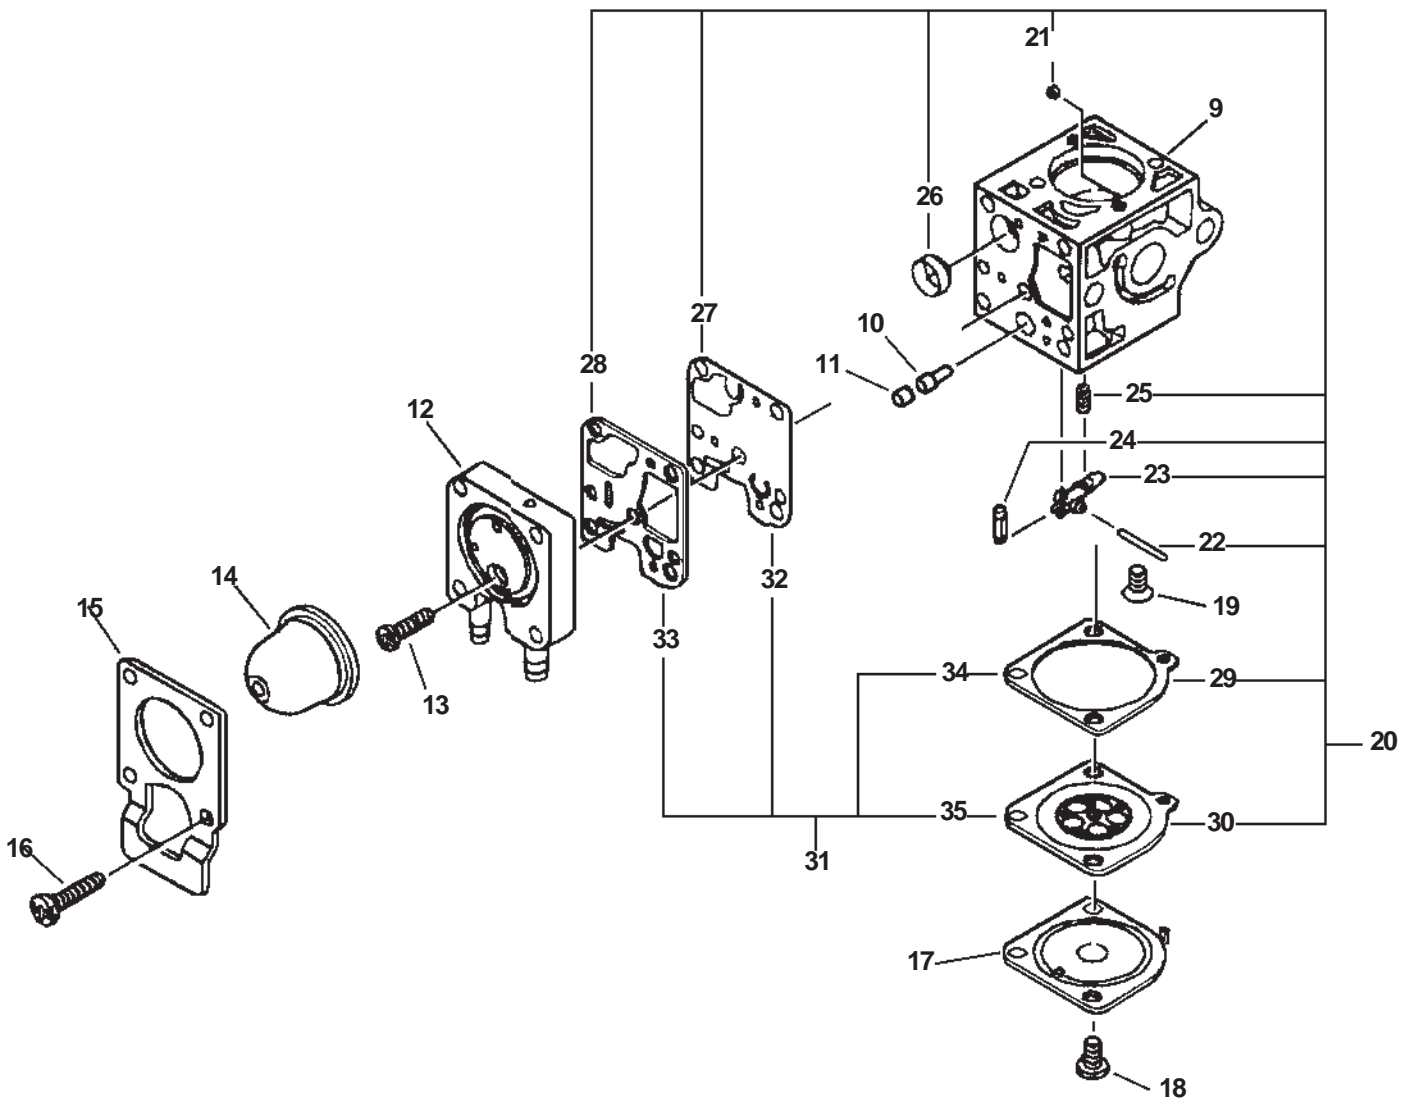

SERIAL NUMBERS:

GT-230: 05006269 - 05007388

GT-231: 06001337 - 06001476

ITEM	PART NUMBER	QTY	DESCRIPTION	REMARKS
	A021000720	1	CARBURETOR -- RB-K70	
1	12534413931	3	SCREW, ROTOR COVER ASY	
2	P005001230	1	ROTOR COVER ASY	
3	P005000120	1	NUT, CABLE	
4	P005000700	1	SCREW, CABLE ADJUST	
5	P005001240	1	SWIVEL	
6	P005000190	1	E-RING	
7	P005000100	1	SCREW, THROTTLE ADJUST	
8	P005000280	1	O-RING	
9	-----	1	BODY, CARBURETOR	NOT AVAILABLE SEPARATELY
10	P005001260	1	NEEDLE - HIGH SPEED	
11	P005001270	1	PLUG	
12	P005000930	1	PRIMER BASE ASY	
13	P005000270	1	SCREW, PRIMER BASE ASY	
14	12538108660	1	PUMP, PRIMING	
15	P005000250	1	RETAINER, PRIMING PUMP	
16	12531061830	4	SCREW, PRIMING PUMP RETAINER	
17	12534252130	1	COVER, DIAPHRAGM	
18	12534452130	2	SCREW, DIAPHRAGM COVER	
19	12533942030	1	SCREW, METERING LEVER PIN	
20	P005000950	1	REPAIR KIT	INCLUDES ITEMS 21-30
21	P005001000	1	ROLLER, GUIDE	
22	-----	1	PIN, METERING ARM	
23	-----	1	LEVER, METERING	
24	-----	1	VALVE, INLET NEEDLE	
25	-----	1	SPRING	
26	-----	1	STRAINER	
27	-----	1	DIAPHRAGM, PUMP	
28	-----	1	GASKET, PUMP	
29	-----	1	GASKET, METERING	
30	-----	1	DIAPHRAGM, METERING	
31	P005000550	1	DIAPHRAGM/GASKET KIT	INCLUDES ITEMS 32-35
32	-----	1	DIAPHRAGM, PUMP	
33	-----	1	GASKET, PUMP	
34	-----	1	GASKET, METERING	
35	-----	1	DIAPHRAGM, METERING	

SERIAL NUMBERS:

GT-230: 05007389 - 05999999

GT-230: 07001449 - 07999999

GT-231: 06001477 - 06999999