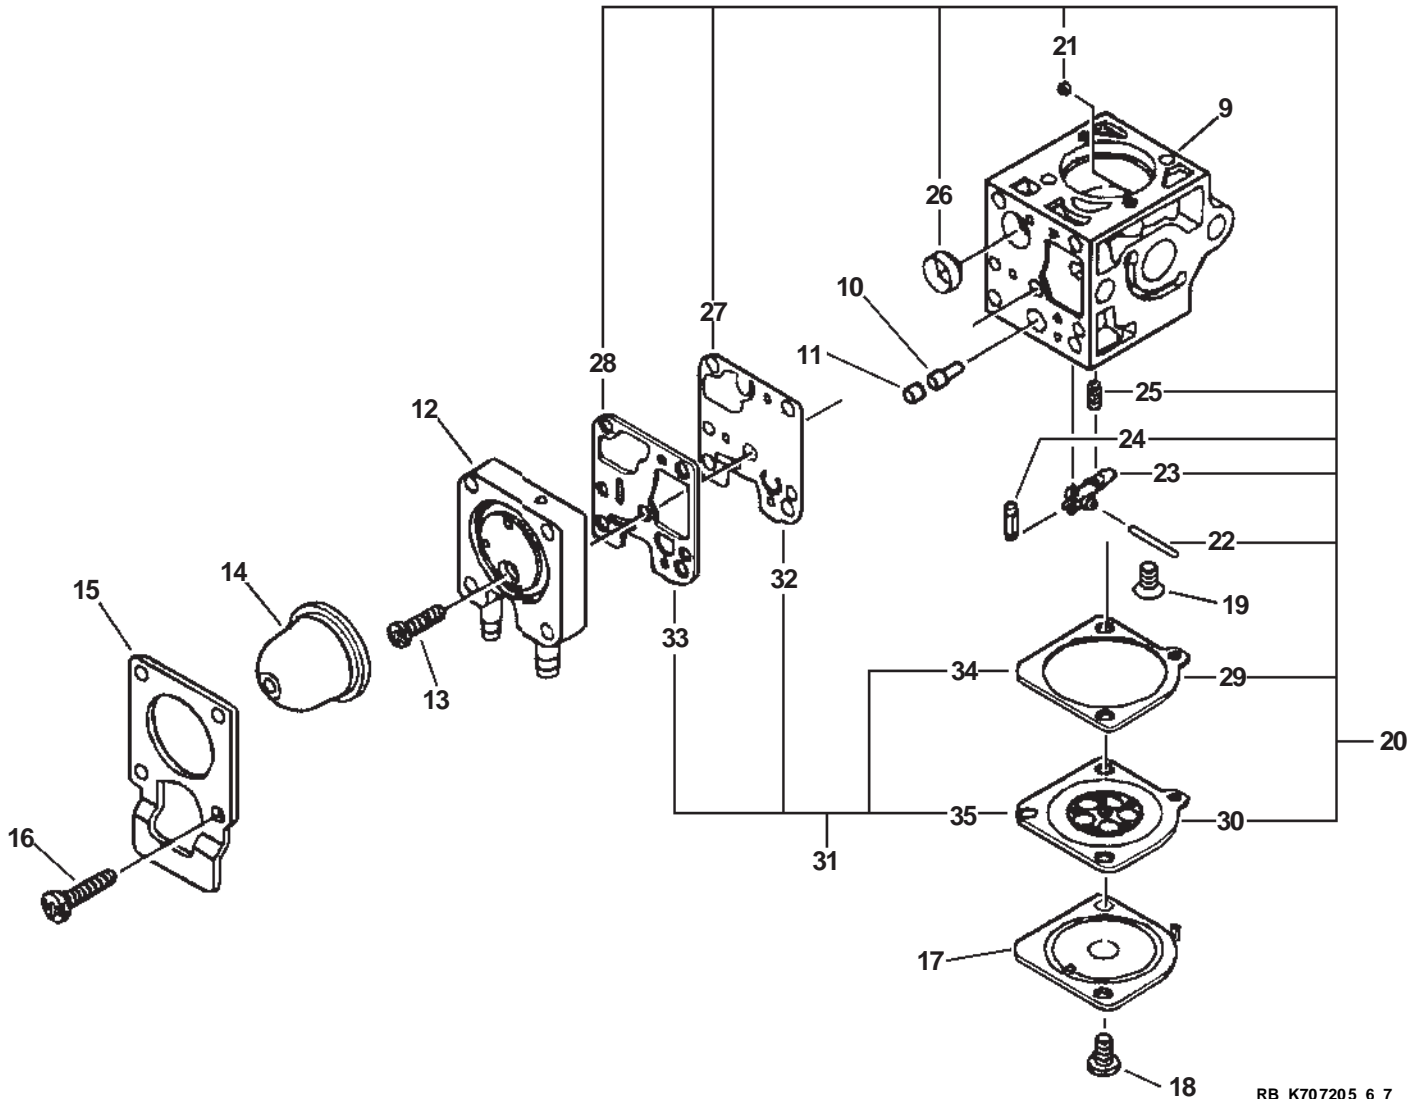

SERIAL NUMBERS:

GT-230: 05006269 - 05007388

GT-231: 06001337 - 06001476

SERIAL NUMBERS:

GT-230: 05006269 - 05007388

GT-231: 06001337 - 06001476

ITEM	PART NUMBER	QTY	DESCRIPTION	REMARKS
	A021000720	1	CARBURETOR -- RB-K70	
1	12534413931	3	SCREW, ROTOR COVER ASY	
2	P005001230	1	ROTOR COVER ASY	
3	P005000120	1	NUT, CABLE	
4	P005000700	1	SCREW, CABLE ADJUST	
5	P005001240	1	SWIVEL	
6	P005000190	1	E-RING	
7	P005000100	1	SCREW, THROTTLE ADJUST	
8	P005000280	1	O-RING	
9	-----	1	BODY, CARBURETOR	NOT AVAILABLE SEPARATELY
10	P005001260	1	NEEDLE - HIGH SPEED	
11	P005001270	1	PLUG	
12	P005000930	1	PRIMER BASE ASY	
13	P005000270	1	SCREW, PRIMER BASE ASY	
14	12538108660	1	PUMP, PRIMING	
15	P005000250	1	RETAINER, PRIMING PUMP	
16	12531061830	4	SCREW, PRIMING PUMP RETAINER	
17	12534252130	1	COVER, DIAPHRAGM	
18	12534452130	2	SCREW, DIAPHRAGM COVER	
19	12533942030	1	SCREW, METERING LEVER PIN	
20	P005000950	1	REPAIR KIT	INCLUDES ITEMS 21-30
21	P005001000	1	ROLLER, GUIDE	
22	-----	1	PIN, METERING ARM	
23	-----	1	LEVER, METERING	
24	-----	1	VALVE, INLET NEEDLE	
25	-----	1	SPRING	
26	-----	1	STRAINER	
27	-----	1	DIAPHRAGM, PUMP	
28	-----	1	GASKET, PUMP	
29	-----	1	GASKET, METERING	
30	-----	1	DIAPHRAGM, METERING	
31	P005000550	1	DIAPHRAGM/GASKET KIT	INCLUDES ITEMS 32-35
32	-----	1	DIAPHRAGM, PUMP	
33	-----	1	GASKET, PUMP	
34	-----	1	GASKET, METERING	
35	-----	1	DIAPHRAGM, METERING