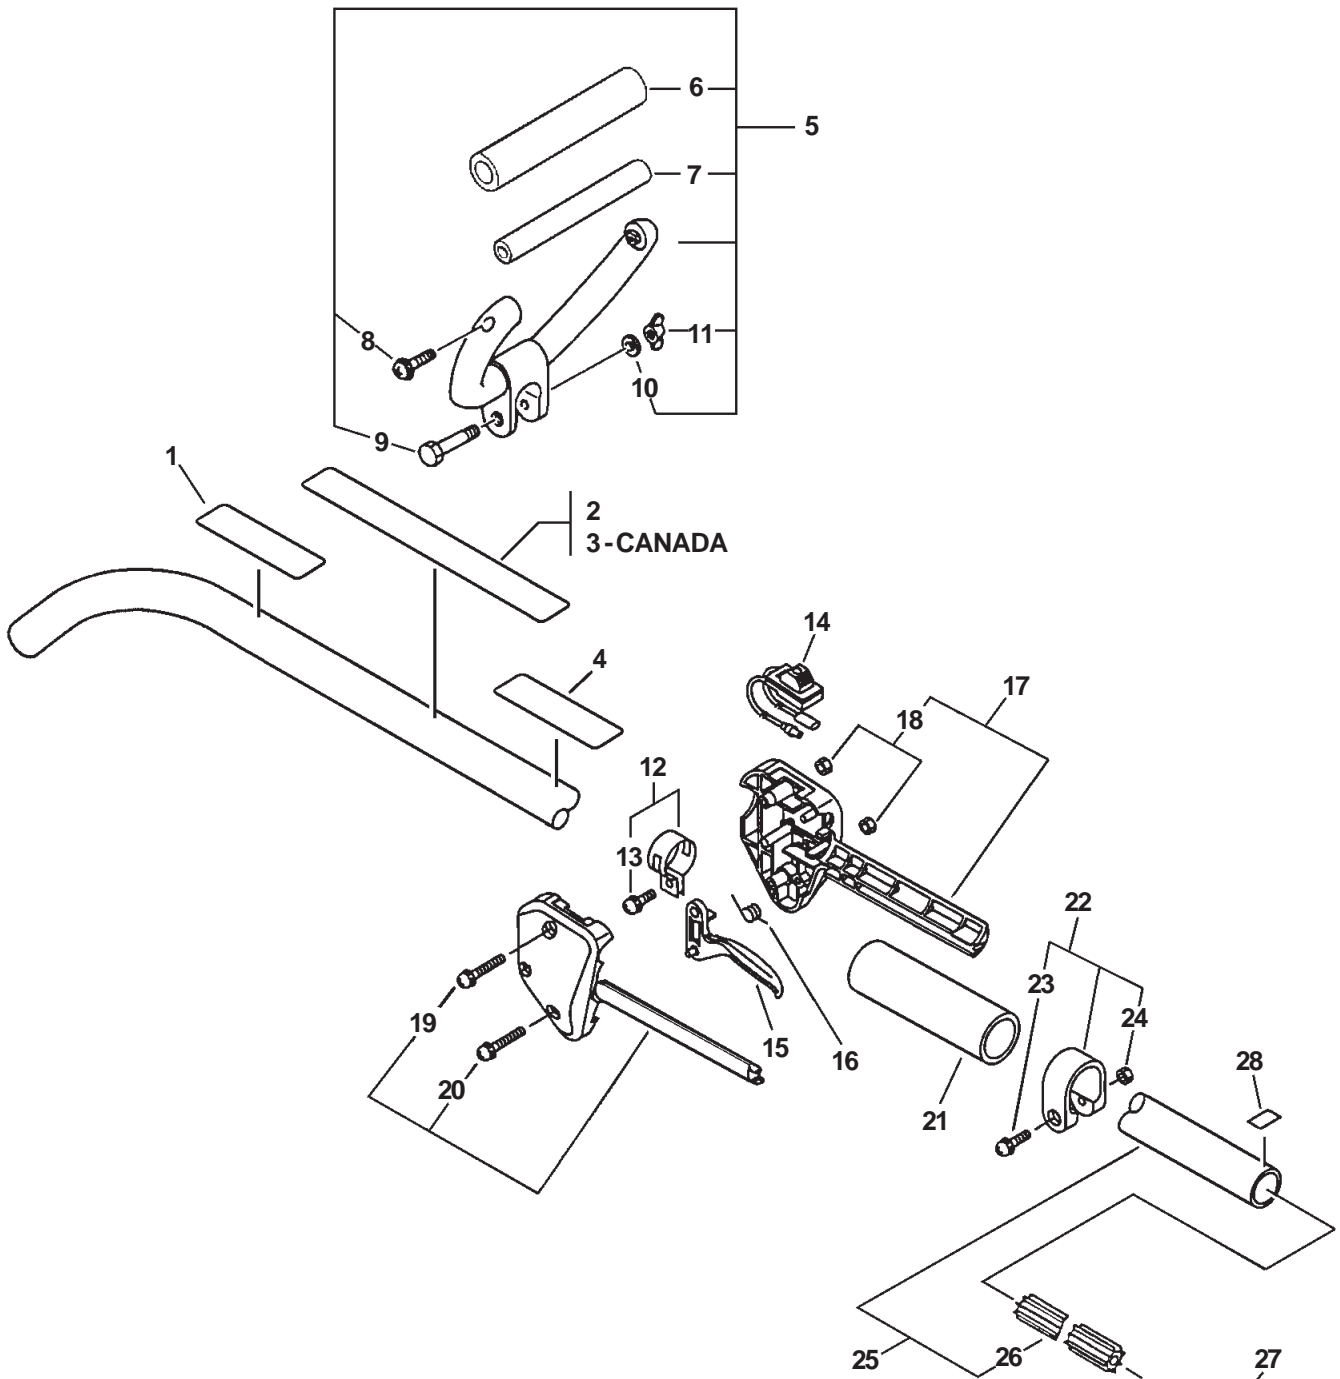

★ Also Included In GASKET KIT

SERIAL NUMBERS: ALL

Diagram of a throttle cable with callouts 29 and 30.

SERIAL NUMBERS:
02001001-02999999

Diagram of a stop switch cable with callouts 31 and 32.

SERIAL NUMBERS:
05999999 - 07999999

SERIAL NUMBERS: ALL

ITEM	PART NUMBER	QTY	DESCRIPTION	REMARKS
1	89022809560	1	LABEL, CAUTION -SPANISH	
2	89031744530	1	LABEL, CAUTION	
3	89031748731	1	LABEL, CAUTION	CANADA MODELS
4	X505001930	1	LABEL, HANDLE LOCATION	
5	35120150630	1	LOOP HANDLE ASY	INCLUDES ITEMS 6-11
6	35121351730	1	GRIP, FRONT HANDLE	
7	35121051730	1	HANDLE, REAR	
8	90024605030	1	SCREW 5X30	
9	90010006040	1	BOLT 6X40	
10	90060000006	1	WASHER 6	
11	90052500006	1	WING NUT 6	
12	30120152730	1	BAND ASY	INCLUDES ITEM 13
13	90024205014	1	SCREW 5X14	
14	A440000280	1	SWITCH, IGNITION	
15	17801052130	1	TRIGGER, THROTTLE	
16	17804342230	1	SPRING, THROTTLE RETURN	
17	17800352730	1	BRACKET, HANDLE	INCLUDES ITEMS 18-20
18	90050000005	2	NUT 5	
19	90024205035	1	SCREW 5X35	
20	90024205025	1	SCREW 5X25	
21	35121352730	1	GRIP, FRONT HANDLE	
22	61027252130	1	BAND	INCLUDES ITEMS 223-24
23	90024205028	1	SCREW 5X28	
24	90050000005	1	NUT 5	
25	61060944530	1	DRIVE SHAFT HOUSING ASY	INCLUDES ITEM 26
26	61021744530	1	LINER, FLEXIBLE	
27	61001323330	1	SHAFT, FLEXIBLE	
28	89015204930	1	LABEL, ALIGNMENT	

ITEM	PART NUMBER	QTY	DESCRIPTION	REMARKS
1	69900452730	1	SHIELD ASY W/LABEL	INCLUDES ITEMS 2-9
2	90001708064	1	BOLT 1/4-20X2	
3	90003500008	1	WASHER 1/4	
4	90003300008	1	WING NUT 1/4-20	
5	69901044330	1	SHIELD	
6	90023805016	2	SCREW 5X16	
7	90050000005	2	NUT 5	
8	69901644330	1	CUTTER	
9	89016844330	1	LABEL, CAUTION	
10	61040452430	1	GEAR HOUSING ASY	INCLUDES ITEM 11-18
11	61030552430	1	PLATE, ADAPTER	
12	90070200030	1	CIRCLIP 30	
13	90081106200	1	BEARING, BALL 6200	
14	61031052430	1	SHAFT, P.T.O.	
15	90081006200	1	BEARING, BALL 6200	
16	90024204010	1	SCREW 4X10	
17	61041052430	1	CASE, GEAR	
18	90015205025	1	BOLT 5X25	