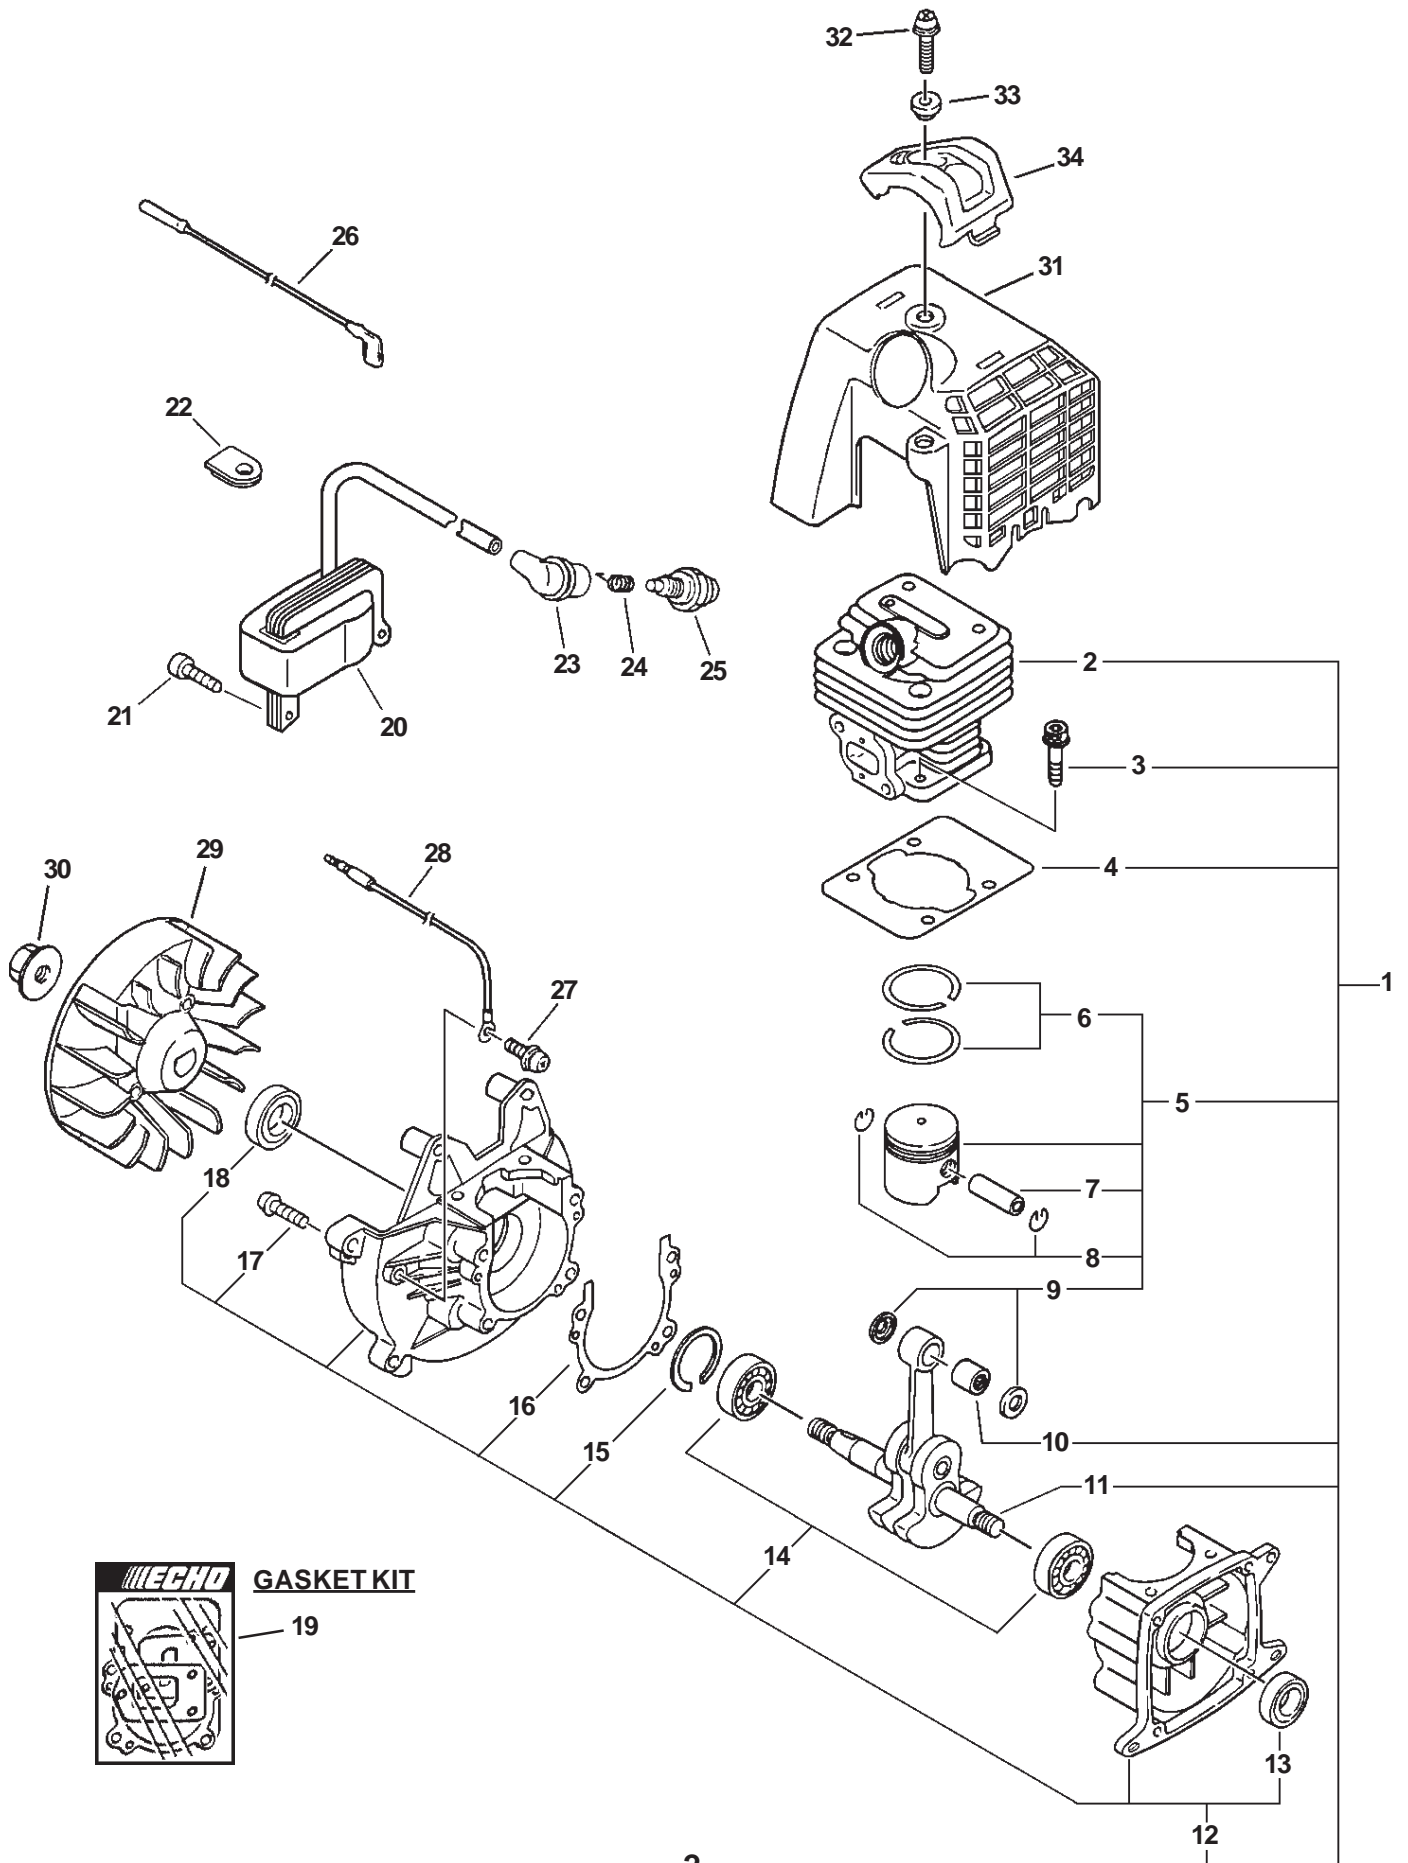

SERIAL NUMBERS: 02001001-02999999

SERIAL NUMBERS: 02001001-02999999

ITEM	PART NUMBER	QTY	DESCRIPTION	REMARKS
<u>OPTIONAL ENGINE REPOWER</u>				
1	SB1045	1	SHORT BLOCK	INCLUDES ITEM 2-18
2	A130000074	1	CYLINDER	
3	90016205022	4	BOLT 5X22	
★ 4	V100000010	1	GASKET, CYLINDER	
5	P021000930	1	PISTON KIT	INCLUDES ITEMS 6-9
6	A101000000	2	RING, PISTON	
7	10001311520	1	PIN, PISTON	
8	10001504630	2	CIRCLIP, PISTON PIN	
9	10001411520	2	SPACER, PISTON PIN	
10	A011000042	1	CRANKSHAFT ASY	
11	V553000010	1	BEARING, NEEDLE	
12	P021000940	1	CRANKCASE KIT	INCLUDES ITEMS 13-18
13	10021305530	1	OIL SEAL	
14	90080036001	2	BEARING, BALL 6001	
15	90070200028	1	CIRCLIP 28	
★ 16	10024255930	1	GASKET, CRANKCASE	
17	90016205025	4	BOLT 5X25	
18	10021228230	1	OIL SEAL	
★ Also Included In GASKET KIT				
19	P021001521	1	GASKET KIT	
20	A411000010	1	COIL, IGNITION	
21	90016205016	2	BOLT 5X16	
22	15611240630	1	GROMMET	
23	15901203433	1	CAP, SPARK PLUG	
24	15901103432	1	TERMINAL, SPARK PLUG CAP	
25	99944500071	1	SPARK PLUG -- BPM-7Y	
26	16201056430	1	LEAD, IGNITION	
27	90024205010	1	SCREW 5X10	
28	16201452930	1	LEAD, GROUND	
29	A409000020	1	FLYWHEEL	
30	90051500008	1	FLANGE NUT 8	
31	A160000040	1	COVER, CYLINDER	
32	9111005016	1	BOLT 5X16	
33	V353000020	1	COLLAR 5	
34	A162000000	1	GUARD, TOP	