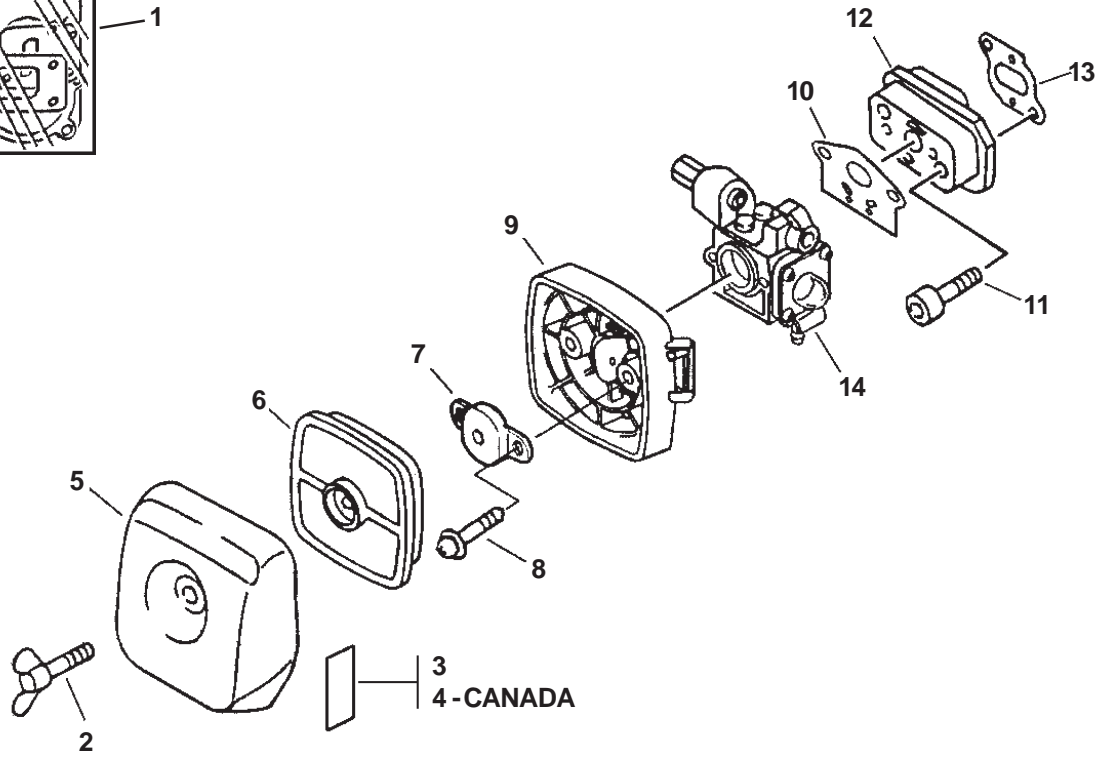

SERIAL NUMBERS: 05001001-05999999 & 07001001-07999999

GASKET KIT

SERIAL NUMBERS: 05001001-05999999 & 07001001-07999999

ITEM	PART NUMBER	QTY	DESCRIPTION	REMARKS
1	P021003900	1	GASKET KIT	
2	21041752730	1	WING BOLT	
3	89012152730	1	LABEL, CHOKE	
4	89033252730	1	LABEL, CHOKE	CANADA MODELS: 07001001-07999999
5	13031306563	1	LID, AIR CLEANER	
6	13031054130	1	FILTER, AIR	
7	12901152730	1	PLATE, PREVENT	
8	90024205060	2	SCREW 5X60	
9	P021000991	1	CASE, AIR CLEANER	
★ 10	13001013410	1	GASKET, INTAKE	
11	90016205025	2	BOLT 5X25	
12	13001756431	1	INSULATOR	
★ 13	13001055930	1	GASKET, INTAKE	

★ Also Included In GASKET KIT

14	-----	1	CARBURETOR**	
**SEE CARBURETOR DIAGRAMS FOR MODEL APPLICATIONS AND SERIAL NUMBERS