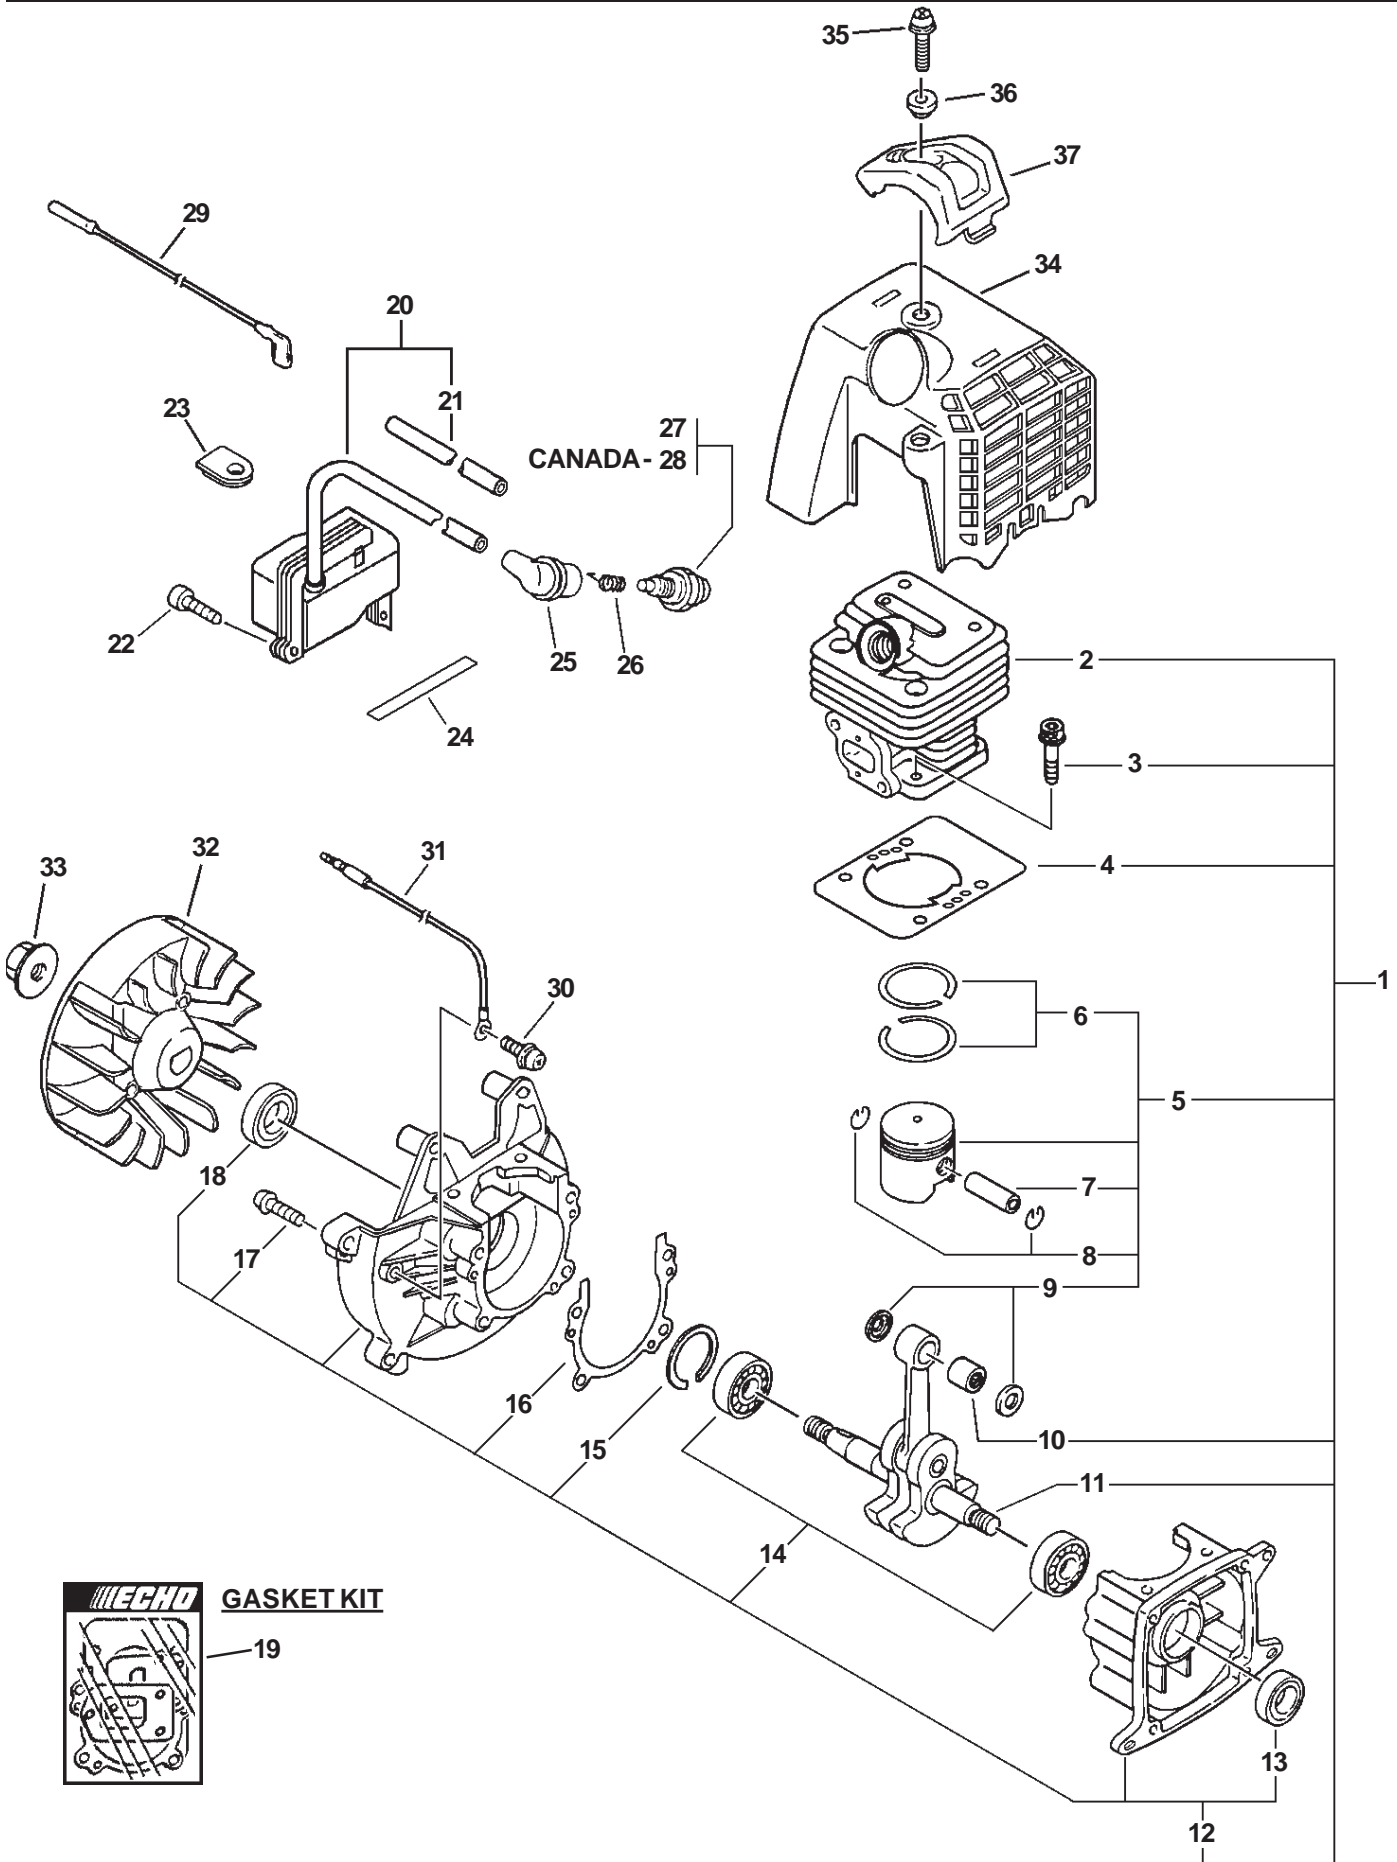

SERIAL NUMBERS: 05001001-07999999

SERIAL NUMBERS: 05001001-07999999

ITEM	PART NUMBER	QTY	DESCRIPTION	REMARKS
<u>OPTIONAL ENGINE REPOWER</u>				
1	SB1061	1	SHORT BLOCK	INCLUDES ITEMS 2-18
2	A130000340	1	CYLINDER	
3	90016205022	4	BOLT 5X22	
★ 4	V100000060	1	GASKET, CYLINDER	
5	P021001101	1	PISTON KIT	INCLUDES ITEMS 5-9
6	A101000000	2	RING, PISTON	
7	10001311520	1	PIN, PISTON	
8	10001504630	2	CIRCLIP, PISTON PIN	
9	10001411520	2	SPACER, PISTON PIN	
10	A011000042	1	CRANKSHAFT ASY	
11	V553000010	1	BEARING, NEEDLE	
12	P021000940	1	CRANKCASE KIT	INCLUDES ITEMS 13-18
13	10021305530	1	OIL SEAL	
14	90080036001	2	BEARING, BALL	
15	90070200028	1	CIRCLIP 28	
★ 16	10024255930	1	GASKET, CRANKCASE	
17	90016205025	4	BOLT 5X25	
18	10021228230	1	OIL SEAL	
★ Also Included In GASKET KIT				
19	P021003900	1	GASKET KIT	
20	P021003910	1	COIL, IGNITION	INCLUDES ITEMS 21
21	V475002200	1	TUBE	
22	90016205016	2	BOLT 5X16	
23	15611240630	1	GROMMET	
24	X532000670	1	LABEL, SPARK PLUG	
25	15901203433	1	CAP, SPARK PLUG	
26	15901103432	1	COIL, SPARK PLUG CAP	
27	15901019830	1	SPARK PLUG -- BPM-8Y	
28	A425000000	1	SPARK PLUG -- BPMR-8Y	CANADA MODELS
29	16201056430	1	LEAD, IGNITION	
30	90024205010	1	SCREW 5X10	
31	16201452930	1	LEAD, GROUND	
32	A409000130	1	FLYWHEEL	
33	90051500008	1	FLANGE NUT 8	
34	A160000040	1	COVER, CYLINDER	
35	9111005016	1	BOLT 5X16	
36	V353000020	1	COLLAR 5	
37	A162000000	1	GUARD, TOP