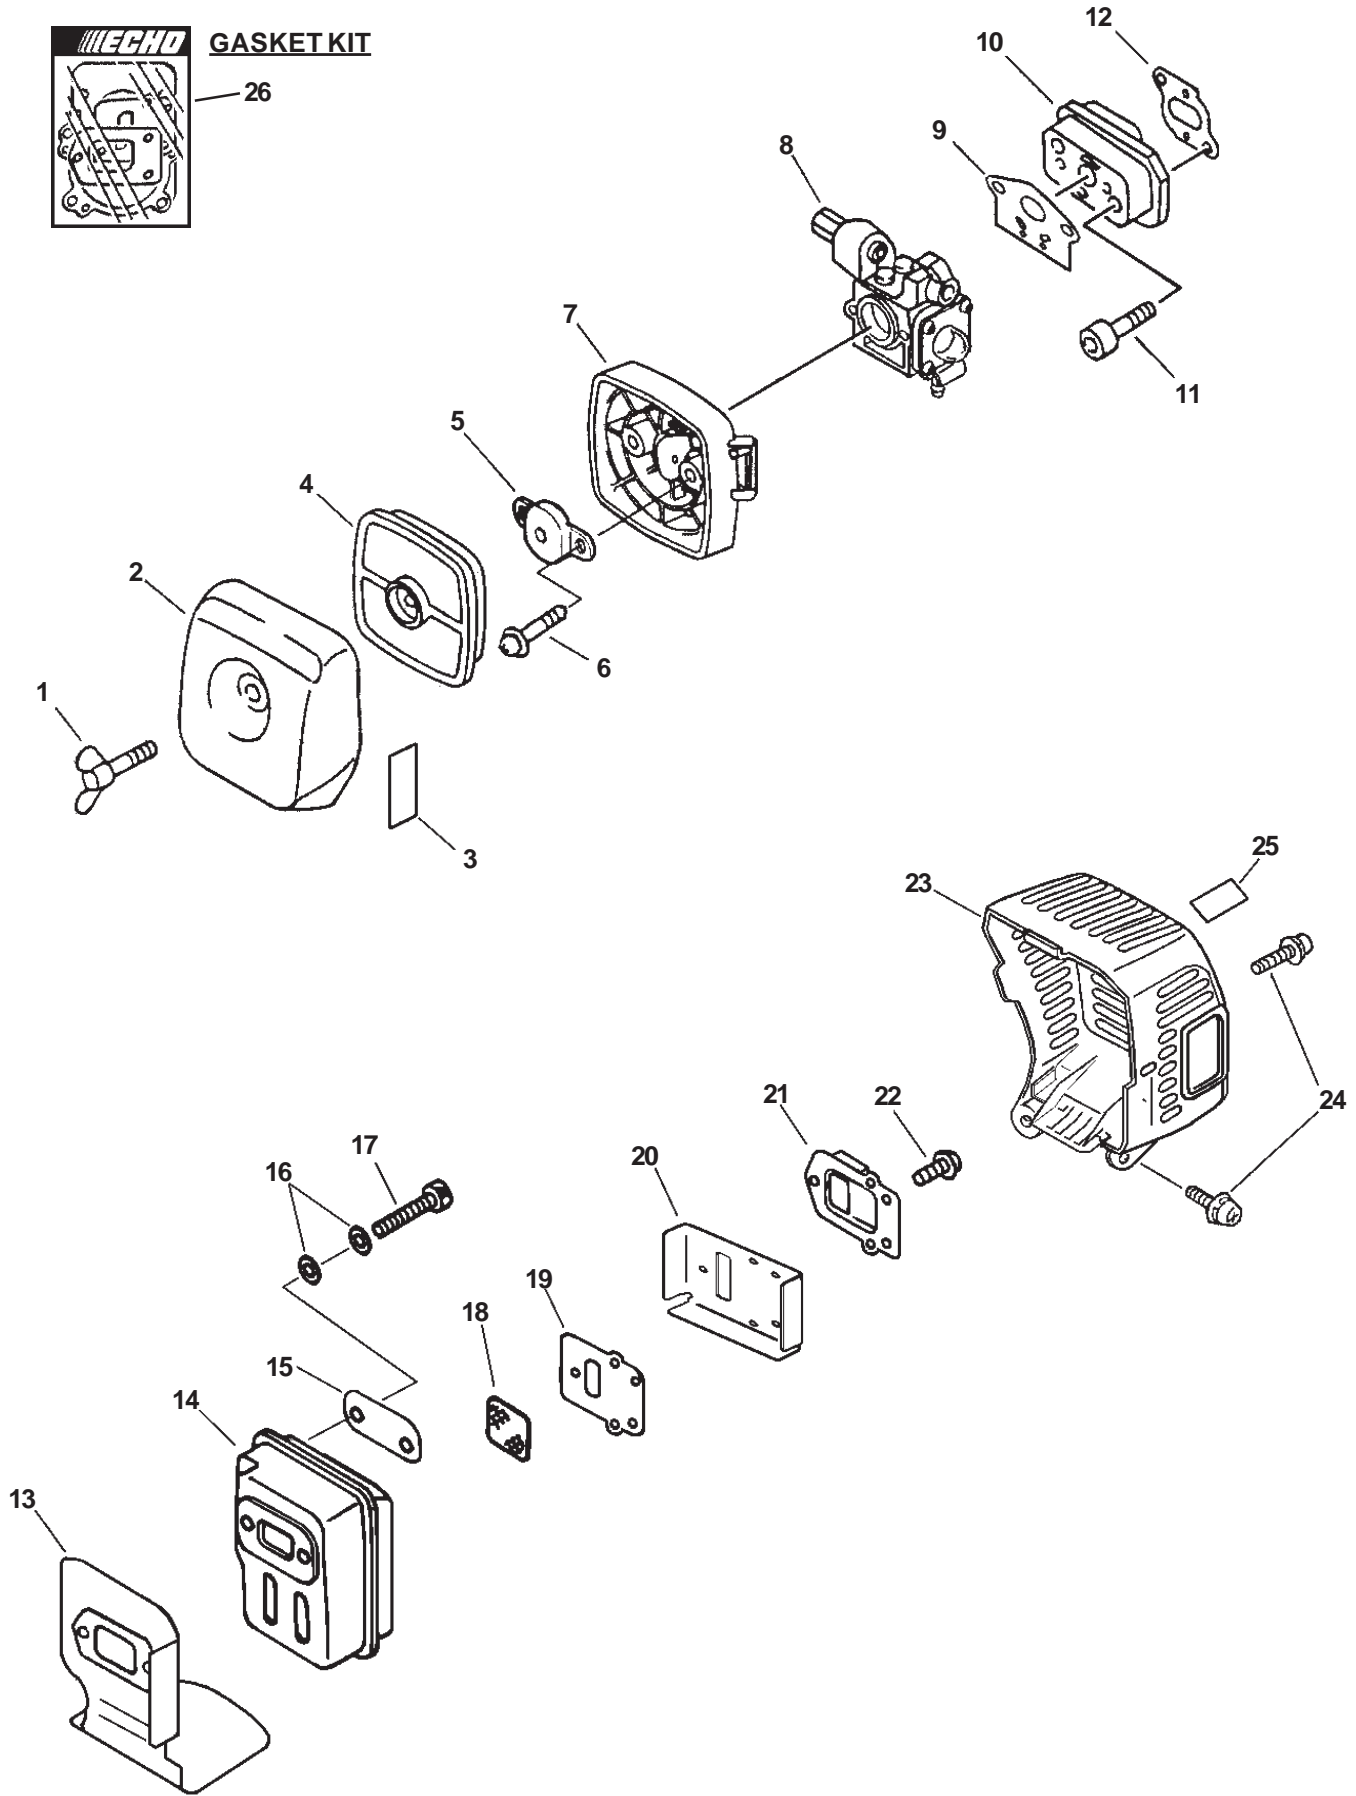

SERIAL NUMBERS: 02001001-02999999

GASKET KIT

SERIAL NUMBERS: 02001001-02999999

ITEM	PART NUMBER	QTY	DESCRIPTION	REMARKS
1	21041752730	1	WING BOLT	
2	13031306563	1	LID, AIR CLEANER	
3	89012152730	1	LABEL, CHOKE	
4	13031054130	1	FILTER, AIR	
5	12901152730	1	PLATE, PREVENT	
6	90024205060	2	SCREW 5X60	
7	P021000991	1	CASE, AIR CLEANER	
8	A021000061	1	CARBURETOR -- RB-K57A	
★ 9	13001013410	1	GASKET, INTAKE	
10	13001756431	1	INSULATOR	
11	90016205025	2	BOLT 5X25	
★ 12	13001055930	1	GASKET, INTAKE	
★ 13	V104000061	1	SHIELD, EXHAUST	
14	A300000141	1	MUFFLER	
15	V150000371	1	PLATE, EYE	
16	V347000000	4	CONICAL WASHER	
17	90010505055	2	BOLT 5X55	
18	14586240630	1	SCREEN, MUFFLER	
★ 19	V104000032	1	GASKET, EXHAUST	
★ 20	V104000012	1	GASKET, EXHAUST	
21	A313000130	1	GUIDE, EXHAUST	
22	9136704010	5	SCREW	
23	A320000001	1	COVER, MUFFLER	
24	90010605012	2	BOLT 5X12	
25	89016006361	1	LABEL, CAUTION - HOT	
26	P021001521	1	GASKET KIT	

★ Also Included In GASKET KIT