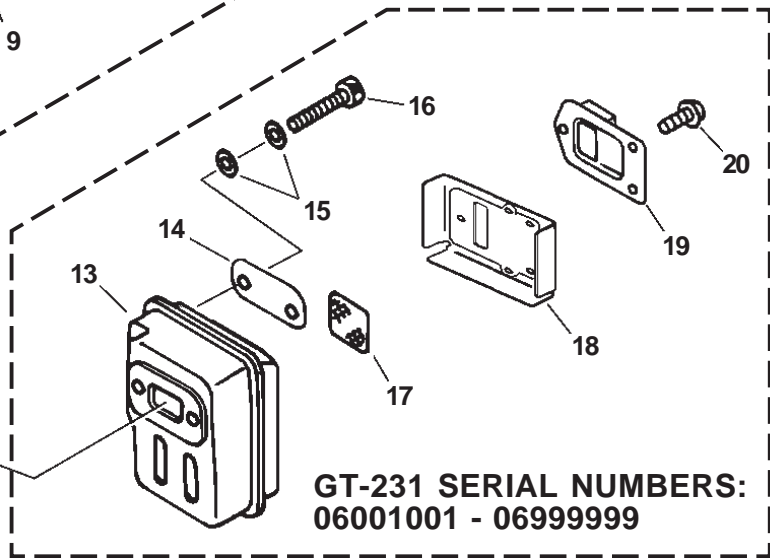

SERIAL NUMBERS: 05001001-07999999

SERIAL NUMBERS: 05001001-07999999

ITEM	PART NUMBER	QTY	DESCRIPTION	REMARKS
1	P021003900	1	GASKET KIT	
★ 2	V104000061	1	SHIELD, EXHAUST	
3	A320000001	1	COVER, MUFFLER	
4	90010605012	2	BOLT5X12	
5	89016006361	1	LABEL, CAUTION - HOT	
<u>GT-230 SERIAL NUMBERS: 05001001-05999999 & 07001001-07999999</u>				
6	14580642030	1	MUFFLER	
7	90060000005	2	WASHER	
8	90010505055	2	BOLT5X55	
9	14586240630	1	SCREEN, MUFFLER	
★ 10	14586642031	1	GASKET, EXHAUST	
11	A313000350	1	GUIDE, EXHAUST	
12	90024204010	3	SCREW	
<u>GT-231 SERIAL NUMBERS: 06001001 - 06999999</u>				
13	A300000141	1	MUFFLER	
14	V150000371	1	PLATE, EYE	
15	V347000000	4	CONICAL WASHER	
16	90010505055	2	BOLT5X55	
17	14586240630	1	SCREEN, MUFFLER	
★ 18	V104000360	1	GASKET, EXHAUST	
19	A313000130	1	GUIDE, EXHAUST	
20	9136704010	3	SCREW	

★ Also Included In GASKET KIT