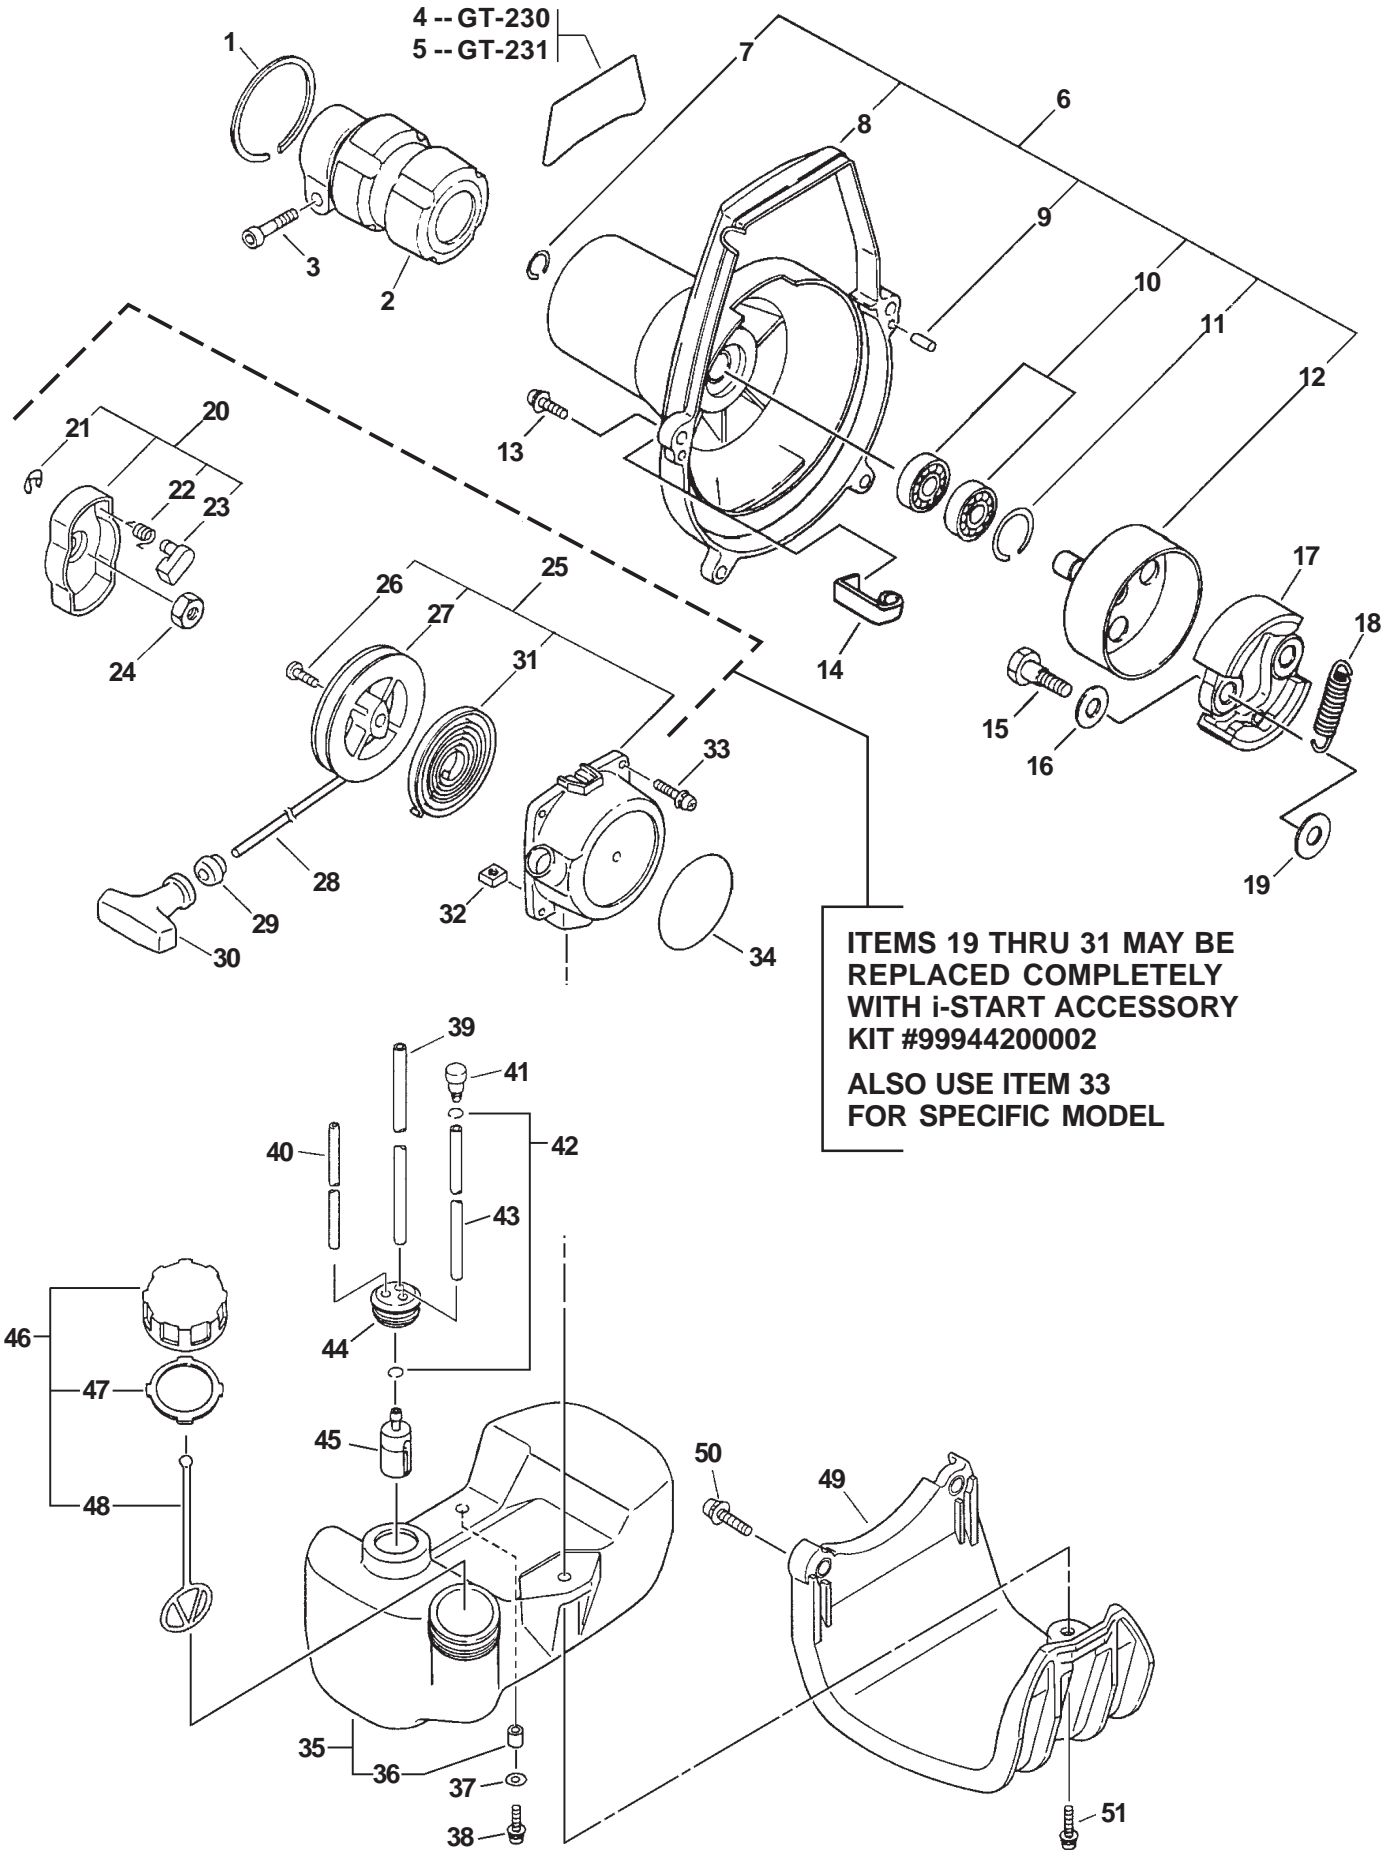

SERIAL NUMBERS: ALL

4 -- GT-230
5 -- GT-231

SERIAL NUMBERS: ALL

ITEM	PART NUMBER	QTY	DESCRIPTION	REMARKS
1	90070200042	1	CIRCLIP 42	
2	A575000010	1	FIXTURE, MAIN PIPE	
3	90016205028	1	BOLT 5X28	
4	X503003070	1	LABEL, MODEL -- GT-230	
5	X503001130	1	LABEL, MODEL -- GT-231	
6	P021001410	1	FAN COVER ASY	INCLUDES ITEMS 7-12
7	90070100012	1	CIRCLIP 12	
8	A172000030	1	CASE, FAN	
9	10021503930	2	PIN, DOWEL	
10	90080796001	2	BEARING, BALL 6001	
11	90070200028	1	CIRCLIP 28	
12	A556000030	1	DRUM, CLUTCH	
13	90016205018	2	BOLT 5X18	
14	17811106230	1	CLIP	
15	17504656030	2	SHAFT, CLUTCH	
16	17504956030	2	WASHER	
17	A553000010	2	SHOE, CLUTCH	
18	V451000090	1	TENSION SPRING	
19	17504805530	2	WASHER	
20	17720240630	1	STARTER PAWL ASY	INCLUDES ITEMS 21-23
21	90070000004	1	E-RING 4	
22	17723440630	1	SPRING, RETURN	
23	17721840630	1	PAWL, STARTER	
24	90050200008	1	NUT 8	
25	17720055931	1	STARTER ASY	INCLUDES ITEMS 26-31
26	17723644330	1	SCREW	
27	17721540630	1	DRUM, STARTER	
28	17722603930	1	ROPE, STARTER - 3.5X850mm	BULK OPTION: 99944445000
29	17722742030	1	GUIDE, ROPE	
30	17722827030	1	GRIP, STARTER	
31	17722040630	1	SPRING, REWIND	
32	90056500005	1	NUT	
33	90016204012	4	BOLT 4X12	
34	89011849130	1	LABEL, ECHO	
35	13100555931	1	TANK, FUEL	INCLUDES ITEM 36
36	13104528230	2	SPACER	
37	90060300005	2	WASHER 5	
38	90016205016	2	BOLT 5X16	
39	13201052030	1	PIPE, FUEL - 3X6X170mm	BULK OPTION: 90015
40	13201256030	1	PIPE, RETURN - 3X6X80mm	BULK OPTION: 90017
41	A356000030	1	VALVE, CHECK	
42	13201326630	2	CLIP	
43	V471000110	1	PIPE, VENT - 3X6X115mm	BULK OPTION: 90015
44	13211555930	1	GROMMET, FUEL	
45	13120519830	1	FILTER, FUEL	
46	13100455530	1	FUEL TANK CAP ASY	INCLUDES ITEM 47-48
47	13101655830	1	GASKET, FUEL CAP	
48	13105156030	1	CONNECTOR, FUEL CAP	
49	30511057732	1	STAND	
50	90016205022	2	BOLT 5X22	
51	90024405020	1	SCREW 5X20