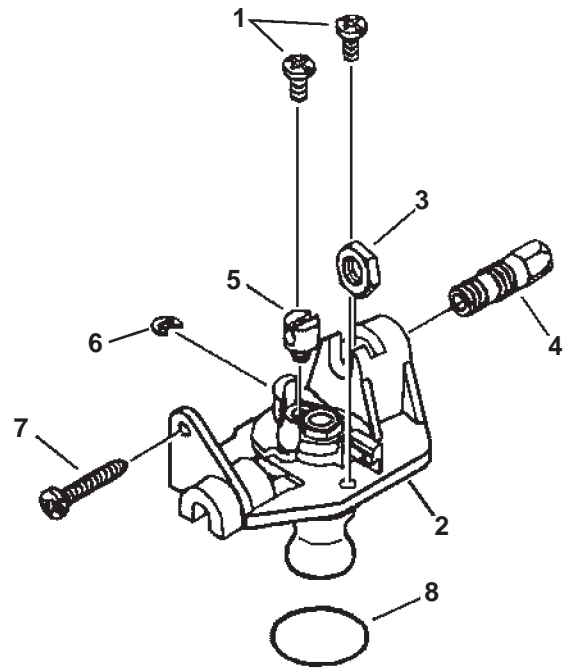

SERIAL NUMBERS:

GT-230: 05001001 - 05002673

GT-230: 07001001- 07001224

SERIAL NUMBERS:

GT-230: 05001001 - 05002673	
GT-230: 07001001- 07001224	

ITEM	PART NUMBER	QTY	DESCRIPTION	REMARKS
	A021000380	1	CARBURETOR--RB-K66	
1	12534413931	3	SCREW, ROTOR COVER ASY	
2	P005000690	1	ROTOR COVER ASY	
3	P005000120	1	NUT, CABLE	
4	P005000700	1	SCREW, CABLE ADJUST	
5	P005000180	1	SWIVEL	
6	P005000190	1	E-RING	
7	P005000100	1	SCREW, THROTTLE ADJUST	
8	P005000280	1	O-RING	
9	-----	1	BODY, CARBURETOR	NOT AVAILABLE SEPARATELY
10	P005000570	1	JET	
11	P005000370	1	PLUG KIT	
12	P005000530	1	PRIMER BASE ASY	
13	P005000270	1	SCREW, PRIMER BASE ASY	
14	12538108660	1	PUMP, PRIMING	
15	P005000250	1	RETAINER, PRIMING PUMP	
16	12531061830	4	SCREW, PRIMING PUMP RETAINER	
17	12534252130	1	COVER, DIAPHRAGM	
18	12534452130	2	SCREW, DIAPHRAGM COVER	
19	12533942030	1	SCREW, METERING LEVER PIN	

GT-230 SERIAL NUMBERS: 05001001 - 05001280

20	P005000560	1	REPAIR KIT	INCLUDES: P005000290 - ROLLER, GUIDE & ITEMS 22-30
21	P005000290	1	ROLLER, GUIDE	

GT-230 SERIAL NUMBERS: 05001281 - 05002763

GT-230 SERIAL NUMBERS: 07001001- 07001224

20	P005000950	1	REPAIR KIT	INCLUDES: P005001000 - ROLLER, GUIDE & ITEMS 22-30
21	P005001000	1	ROLLER, GUIDE	
22	-----	1	PIN, METERING LEVER	
23	-----	1	LEVER, METERING	
24	-----	1	VALVE, INLET NEEDLE	
25	-----	1	SPRING, METERING LEVER	
26	-----	1	STRAINER	
27	-----	1	DIAPHRAGM, PUMP	
28	-----	1	GASKET, PUMP	
29	-----	1	GASKET, METERING	
30	-----	1	DIAPHRAGM, METERING	
31	P005000550	1	DIAPHRAGM/GASKET KIT	INCLUDES ITEMS 32-35
32	-----	1	DIAPHRAGM, PUMP	
33	-----	1	GASKET, PUMP	
34	-----	1	GASKET, METERING	
35	-----	1	DIAPHRAGM, METERING