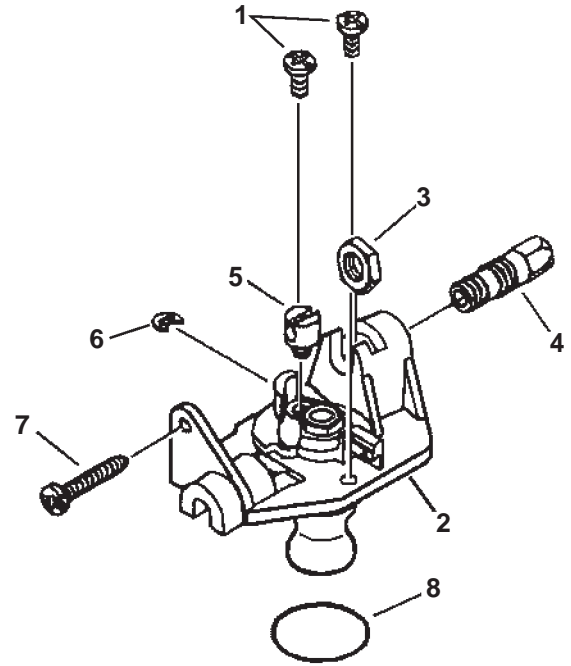

SERIAL NUMBERS:

GT-230: 05001001 - 05002673	
GT-230: 07001001- 07001224	

ITEM	PART NUMBER	QTY	DESCRIPTION	REMARKS
	A021000380	1	CARBURETOR--RB-K66	
1	12534413931	3	SCREW, ROTOR COVER ASY	
2	P005000690	1	ROTOR COVER ASY	
3	P005000120	1	NUT, CABLE	
4	P005000700	1	SCREW, CABLE ADJUST	
5	P005000180	1	SWIVEL	
6	P005000190	1	E-RING	
7	P005000100	1	SCREW, THROTTLE ADJUST	
8	P005000280	1	O-RING	
9	-----	1	BODY, CARBURETOR	NOT AVAILABLE SEPARATELY
10	P005000570	1	JET	
11	P005000370	1	PLUG KIT	
12	P005000530	1	PRIMER BASE ASY	
13	P005000270	1	SCREW, PRIMER BASE ASY	
14	12538108660	1	PUMP, PRIMING	
15	P005000250	1	RETAINER, PRIMING PUMP	
16	12531061830	4	SCREW, PRIMING PUMP RETAINER	
17	12534252130	1	COVER, DIAPHRAGM	
18	12534452130	2	SCREW, DIAPHRAGM COVER	
19	12533942030	1	SCREW, METERING LEVER PIN	

GT-230 SERIAL NUMBERS: 05001001 - 05001280

20	P005000560	1	REPAIR KIT	INCLUDES: P005000290 - ROLLER, GUIDE & ITEMS 22-30
21	P005000290	1	ROLLER, GUIDE	

GT-230 SERIAL NUMBERS: 05001281 - 05002763

GT-230 SERIAL NUMBERS: 07001001- 07001224

20	P005000950	1	REPAIR KIT	INCLUDES: P005001000 - ROLLER, GUIDE & ITEMS 22-30
21	P005001000	1	ROLLER, GUIDE	
22	-----	1	PIN, METERING LEVER	
23	-----	1	LEVER, METERING	
24	-----	1	VALVE, INLET NEEDLE	
25	-----	1	SPRING, METERING LEVER	
26	-----	1	STRAINER	
27	-----	1	DIAPHRAGM, PUMP	
28	-----	1	GASKET, PUMP	
29	-----	1	GASKET, METERING	
30	-----	1	DIAPHRAGM, METERING	
31	P005000550	1	DIAPHRAGM/GASKET KIT	INCLUDES ITEMS 32-35
32	-----	1	DIAPHRAGM, PUMP	
33	-----	1	GASKET, PUMP	
34	-----	1	GASKET, METERING	
35	-----	1	DIAPHRAGM, METERING	

SERIAL NUMBERS:

GT-230: 05002764 - 05006268

GT-230: 07001225 - 07001448

GT-231: 06001001 - 06001336