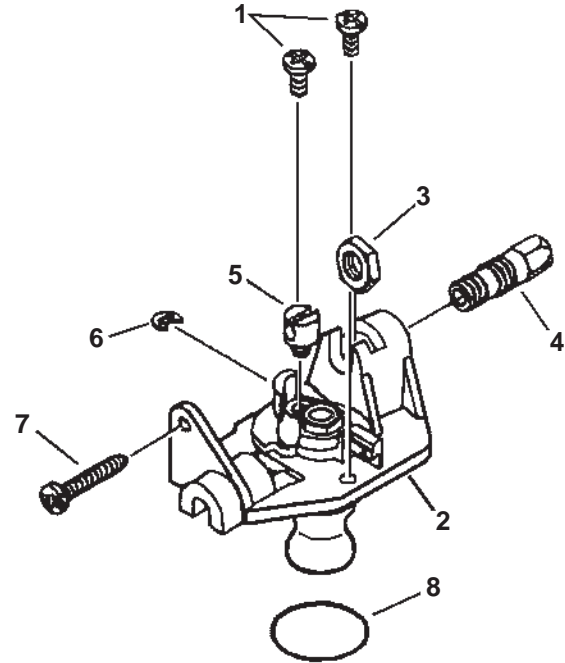

SERIAL NUMBERS:

GT-230: 05006269 - 05007388

GT-231: 06001337 - 06001476

SERIAL NUMBERS:

GT-230: 05006269 - 05007388

GT-231: 06001337 - 06001476

ITEM	PART NUMBER	QTY	DESCRIPTION	REMARKS
	A021000720	1	CARBURETOR -- RB-K70	
1	12534413931	3	SCREW, ROTOR COVER ASY	
2	P005001230	1	ROTOR COVER ASY	
3	P005000120	1	NUT, CABLE	
4	P005000700	1	SCREW, CABLE ADJUST	
5	P005001240	1	SWIVEL	
6	P005000190	1	E-RING	
7	P005000100	1	SCREW, THROTTLE ADJUST	
8	P005000280	1	O-RING	
9	-----	1	BODY, CARBURETOR	NOT AVAILABLE SEPARATELY
10	P005001260	1	NEEDLE - HIGH SPEED	
11	P005001270	1	PLUG	
12	P005000930	1	PRIMER BASE ASY	
13	P005000270	1	SCREW, PRIMER BASE ASY	
14	12538108660	1	PUMP, PRIMING	
15	P005000250	1	RETAINER, PRIMING PUMP	
16	12531061830	4	SCREW, PRIMING PUMP RETAINER	
17	12534252130	1	COVER, DIAPHRAGM	
18	12534452130	2	SCREW, DIAPHRAGM COVER	
19	12533942030	1	SCREW, METERING LEVER PIN	
20	P005000950	1	REPAIR KIT	INCLUDES ITEMS 21-30
21	P005001000	1	ROLLER, GUIDE	
22	-----	1	PIN, METERING ARM	
23	-----	1	LEVER, METERING	
24	-----	1	VALVE, INLET NEEDLE	
25	-----	1	SPRING	
26	-----	1	STRAINER	
27	-----	1	DIAPHRAGM, PUMP	
28	-----	1	GASKET, PUMP	
29	-----	1	GASKET, METERING	
30	-----	1	DIAPHRAGM, METERING	
31	P005000550	1	DIAPHRAGM/GASKET KIT	INCLUDES ITEMS 32-35
32	-----	1	DIAPHRAGM, PUMP	
33	-----	1	GASKET, PUMP	
34	-----	1	GASKET, METERING	
35	-----	1	DIAPHRAGM, METERING