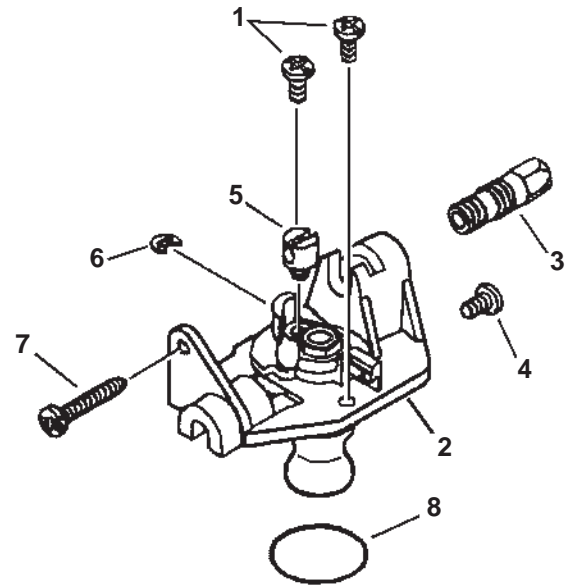

SERIAL NUMBERS:

GT-230: 05006269 - 05007388

GT-231: 06001337 - 06001476

ITEM	PART NUMBER	QTY	DESCRIPTION	REMARKS
	A021000720	1	CARBURETOR -- RB-K70	
1	12534413931	3	SCREW, ROTOR COVER ASY	
2	P005001230	1	ROTOR COVER ASY	
3	P005000120	1	NUT, CABLE	
4	P005000700	1	SCREW, CABLE ADJUST	
5	P005001240	1	SWIVEL	
6	P005000190	1	E-RING	
7	P005000100	1	SCREW, THROTTLE ADJUST	
8	P005000280	1	O-RING	
9	-----	1	BODY, CARBURETOR	NOT AVAILABLE SEPARATELY
10	P005001260	1	NEEDLE - HIGH SPEED	
11	P005001270	1	PLUG	
12	P005000930	1	PRIMER BASE ASY	
13	P005000270	1	SCREW, PRIMER BASE ASY	
14	12538108660	1	PUMP, PRIMING	
15	P005000250	1	RETAINER, PRIMING PUMP	
16	12531061830	4	SCREW, PRIMING PUMP RETAINER	
17	12534252130	1	COVER, DIAPHRAGM	
18	12534452130	2	SCREW, DIAPHRAGM COVER	
19	12533942030	1	SCREW, METERING LEVER PIN	
20	P005000950	1	REPAIR KIT	INCLUDES ITEMS 21-30
21	P005001000	1	ROLLER, GUIDE	
22	-----	1	PIN, METERING ARM	
23	-----	1	LEVER, METERING	
24	-----	1	VALVE, INLET NEEDLE	
25	-----	1	SPRING	
26	-----	1	STRAINER	
27	-----	1	DIAPHRAGM, PUMP	
28	-----	1	GASKET, PUMP	
29	-----	1	GASKET, METERING	
30	-----	1	DIAPHRAGM, METERING	
31	P005000550	1	DIAPHRAGM/GASKET KIT	INCLUDES ITEMS 32-35
32	-----	1	DIAPHRAGM, PUMP	
33	-----	1	GASKET, PUMP	
34	-----	1	GASKET, METERING	
35	-----	1	DIAPHRAGM, METERING	

SERIAL NUMBERS:

GT-230: 05007389 - 05999999

GT-230: 07001449 - 07999999

GT-231: 06001477 - 06999999