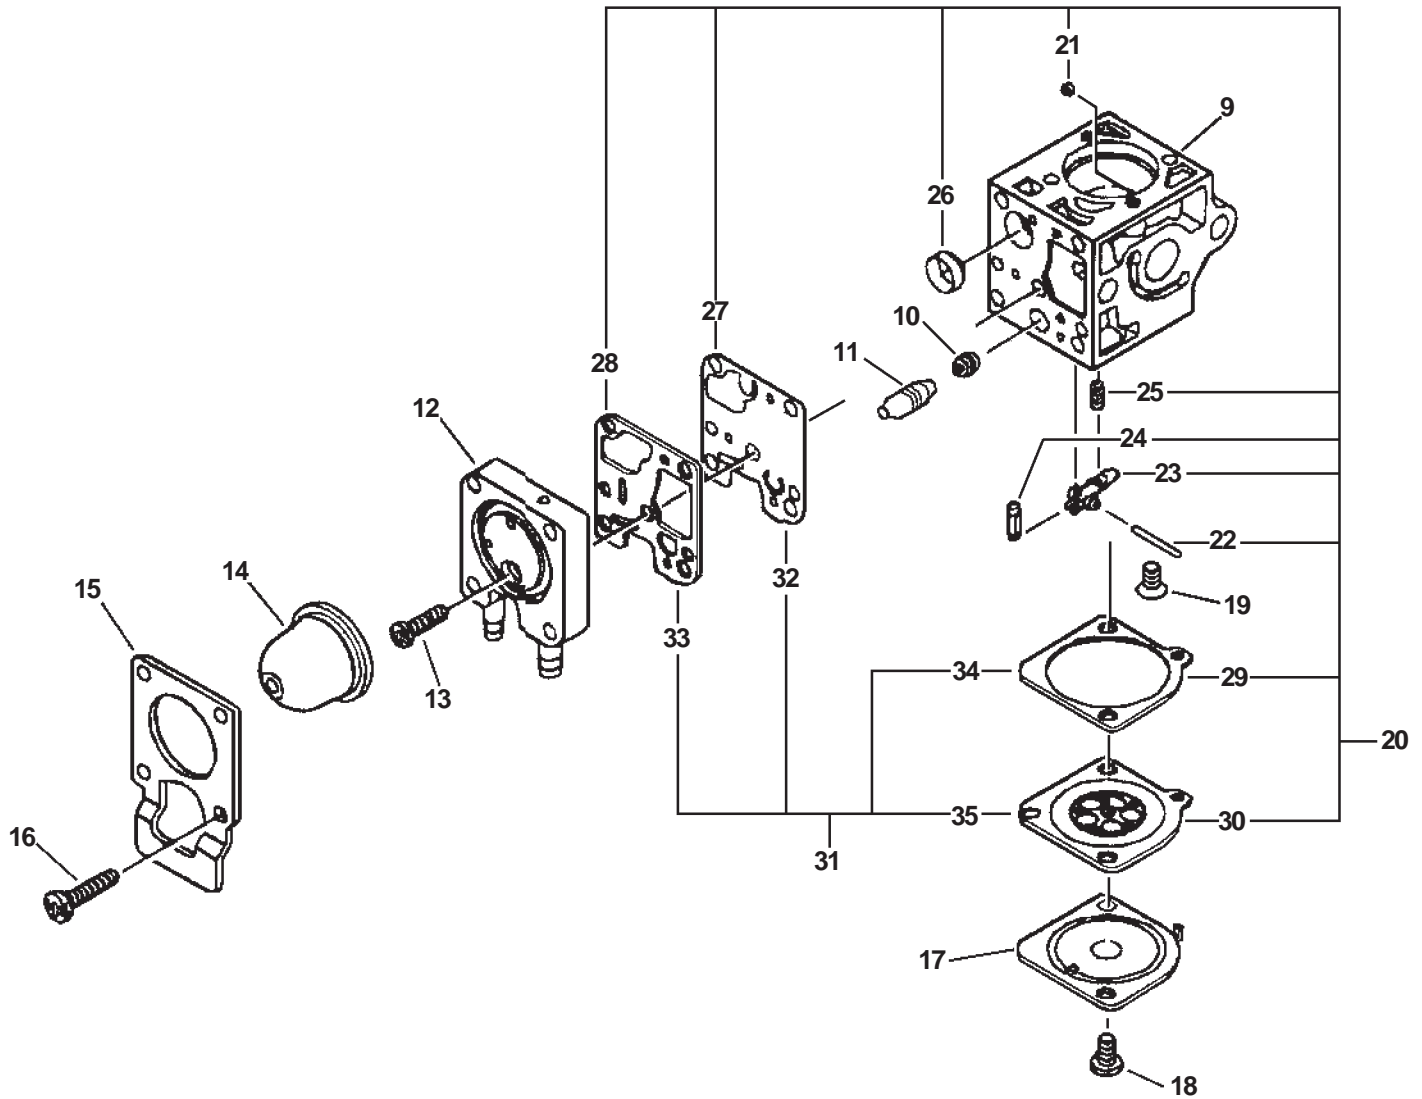

SERIAL NUMBERS:

GT-230: 05001001 - 05002673

GT-230: 07001001- 07001224

SERIAL NUMBERS:

GT-230: 05001001 - 05002673	
GT-230: 07001001- 07001224	

ITEM	PART NUMBER	QTY	DESCRIPTION	REMARKS
	A021000380	1	CARBURETOR--RB-K66	
1	12534413931	3	SCREW, ROTOR COVER ASY	
2	P005000690	1	ROTOR COVER ASY	
3	P005000120	1	NUT, CABLE	
4	P005000700	1	SCREW, CABLE ADJUST	
5	P005000180	1	SWIVEL	
6	P005000190	1	E-RING	
7	P005000100	1	SCREW, THROTTLE ADJUST	
8	P005000280	1	O-RING	
9	-----	1	BODY, CARBURETOR	NOT AVAILABLE SEPARATELY
10	P005000570	1	JET	
11	P005000370	1	PLUG KIT	
12	P005000530	1	PRIMER BASE ASY	
13	P005000270	1	SCREW, PRIMER BASE ASY	
14	12538108660	1	PUMP, PRIMING	
15	P005000250	1	RETAINER, PRIMING PUMP	
16	12531061830	4	SCREW, PRIMING PUMP RETAINER	
17	12534252130	1	COVER, DIAPHRAGM	
18	12534452130	2	SCREW, DIAPHRAGM COVER	
19	12533942030	1	SCREW, METERING LEVER PIN	

GT-230 SERIAL NUMBERS: 05001001 - 05001280

20	P005000560	1	REPAIR KIT	INCLUDES: P005000290 - ROLLER, GUIDE & ITEMS 22-30
21	P005000290	1	ROLLER, GUIDE	

GT-230 SERIAL NUMBERS: 05001281 - 05002763

GT-230 SERIAL NUMBERS: 07001001- 07001224

20	P005000950	1	REPAIR KIT	INCLUDES: P005001000 - ROLLER, GUIDE & ITEMS 22-30
21	P005001000	1	ROLLER, GUIDE	
22	-----	1	PIN, METERING LEVER	
23	-----	1	LEVER, METERING	
24	-----	1	VALVE, INLET NEEDLE	
25	-----	1	SPRING, METERING LEVER	
26	-----	1	STRAINER	
27	-----	1	DIAPHRAGM, PUMP	
28	-----	1	GASKET, PUMP	
29	-----	1	GASKET, METERING	
30	-----	1	DIAPHRAGM, METERING	
31	P005000550	1	DIAPHRAGM/GASKET KIT	INCLUDES ITEMS 32-35
32	-----	1	DIAPHRAGM, PUMP	
33	-----	1	GASKET, PUMP	
34	-----	1	GASKET, METERING	
35	-----	1	DIAPHRAGM, METERING