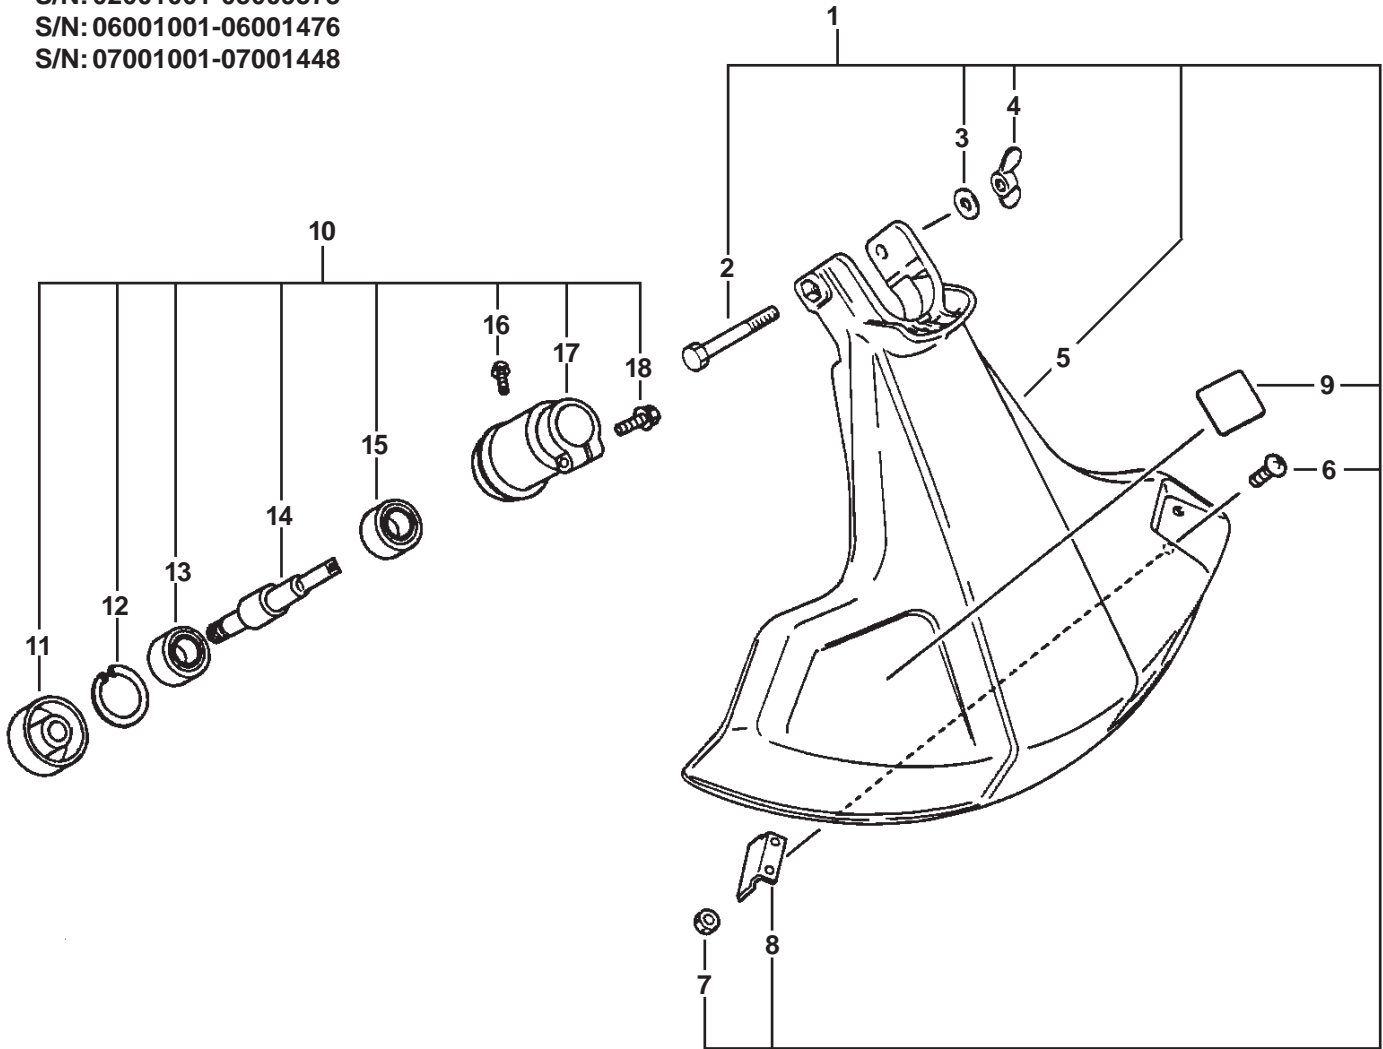

★ Also Included In GASKET KIT

SERIAL NUMBERS: ALL

Diagram of a throttle cable with callouts 29 and 30.

SERIAL NUMBERS:
02001001-02999999

Diagram of a stop switch cable with callouts 31 and 32.

SERIAL NUMBERS:
05999999 - 07999999

SERIAL NUMBERS: ALL

ITEM	PART NUMBER	QTY	DESCRIPTION	REMARKS
1	89022809560	1	LABEL, CAUTION -SPANISH	
2	89031744530	1	LABEL, CAUTION	
3	89031748731	1	LABEL, CAUTION	CANADA MODELS
4	X505001930	1	LABEL, HANDLE LOCATION	
5	35120150630	1	LOOP HANDLE ASY	INCLUDES ITEMS 6-11
6	35121351730	1	GRIP, FRONT HANDLE	
7	35121051730	1	HANDLE, REAR	
8	90024605030	1	SCREW 5X30	
9	90010006040	1	BOLT 6X40	
10	90060000006	1	WASHER 6	
11	90052500006	1	WING NUT 6	
12	30120152730	1	BAND ASY	INCLUDES ITEM 13
13	90024205014	1	SCREW 5X14	
14	A440000280	1	SWITCH, IGNITION	
15	17801052130	1	TRIGGER, THROTTLE	
16	17804342230	1	SPRING, THROTTLE RETURN	
17	17800352730	1	BRACKET, HANDLE	INCLUDES ITEMS 18-20
18	90050000005	2	NUT 5	
19	90024205035	1	SCREW 5X35	
20	90024205025	1	SCREW 5X25	
21	35121352730	1	GRIP, FRONT HANDLE	
22	61027252130	1	BAND	INCLUDES ITEMS 223-24
23	90024205028	1	SCREW 5X28	
24	90050000005	1	NUT 5	
25	61060944530	1	DRIVE SHAFT HOUSING ASY	INCLUDES ITEM 26
26	61021744530	1	LINER, FLEXIBLE	
27	61001323330	1	SHAFT, FLEXIBLE	
28	89015204930	1	LABEL, ALIGNMENT	

ITEM	PART NUMBER	QTY	DESCRIPTION	REMARKS
1	69900452730	1	SHIELD ASY W/LABEL	INCLUDES ITEMS 2-9
2	90001708064	1	BOLT 1/4-20X2	
3	90003500008	1	WASHER 1/4	
4	90003300008	1	WING NUT 1/4-20	
5	69901044330	1	SHIELD	
6	90023805016	2	SCREW 5X16	
7	90050000005	2	NUT 5	
8	69901644330	1	CUTTER	
9	89016844330	1	LABEL, CAUTION	
10	61040452430	1	GEAR HOUSING ASY	INCLUDES ITEM 11-18
11	61030552430	1	PLATE, ADAPTER	
12	90070200030	1	CIRCLIP 30	
13	90081106200	1	BEARING, BALL 6200	
14	61031052430	1	SHAFT, P.T.O.	
15	90081006200	1	BEARING, BALL 6200	
16	90024204010	1	SCREW 4X10	
17	61041052430	1	CASE, GEAR	
18	90015205025	1	BOLT 5X25	