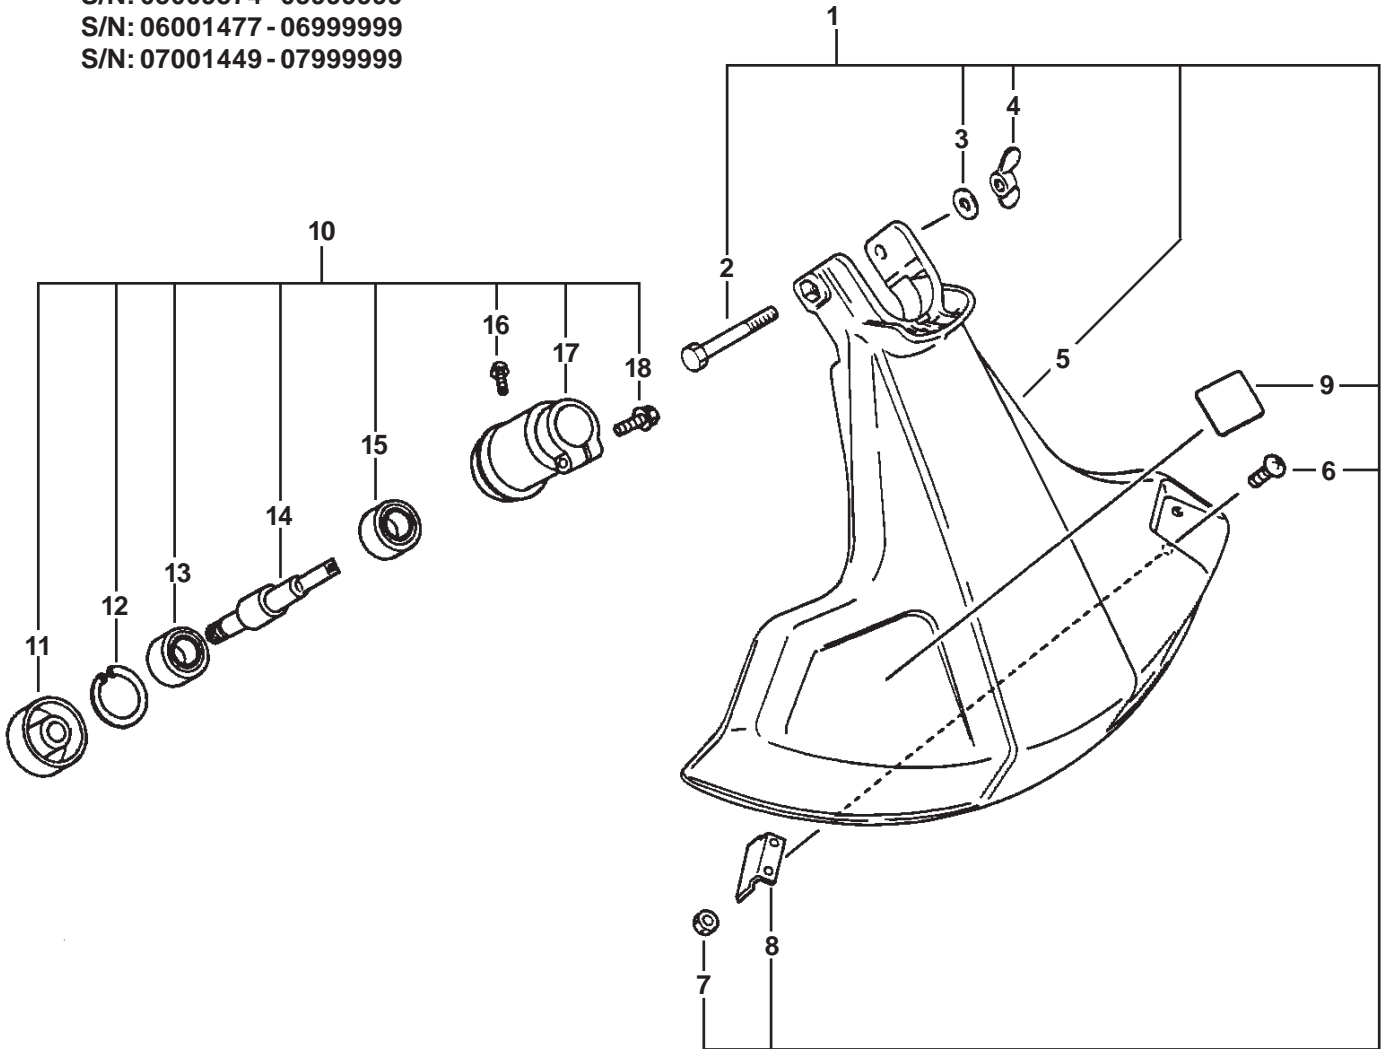

ITEM	PART NUMBER	QTY	DESCRIPTION	REMARKS
1	69900452730	1	SHIELD ASY W/LABEL	INCLUDES ITEMS 2-9
2	90001708064	1	BOLT 1/4-20X2	
3	90003500008	1	WASHER 1/4	
4	90003300008	1	WING NUT 1/4-20	
5	69901044330	1	SHIELD	
6	90023805016	2	SCREW 5X16	
7	90050000005	2	NUT 5	
8	69901644330	1	CUTTER	
9	89016844330	1	LABEL, CAUTION	
10	61040452430	1	GEAR HOUSING ASY	INCLUDES ITEM 11-18
11	61030552430	1	PLATE, ADAPTER	
12	90070200030	1	CIRCLIP 30	
13	90081106200	1	BEARING, BALL 6200	
14	61031052430	1	SHAFT, P.T.O.	
15	90081006200	1	BEARING, BALL 6200	
16	90024204010	1	SCREW 4X10	
17	61041052430	1	CASE, GEAR	
18	90015205025	1	BOLT 5X25	

S/N: 05009574 - 05999999
S/N: 06001477 - 06999999
S/N: 07001449 - 07999999

ITEM	PART NUMBER	QTY	DESCRIPTION	REMARKS
1	69900452730	1	SHIELD ASY W/LABEL	INCLUDES ITEMS 2-9
2	90001708064	1	BOLT 1/4-20X2	
3	90003500008	1	WASHER 1/4	
4	90003300008	1	WING NUT 1/4-20	
5	69901044330	1	SHIELD	
6	90023805016	2	SCREW 5X16	
7	90050000005	2	NUT 5	
8	69901644330	1	CUTTER	
9	89016844330	1	LABEL, CAUTION	
10	C056000011	1	GEAR HOUSING ASY	INCLUDES ITEM 11-18
11	C535000240	1	PLATE, ADAPTER	
12	90070200030	1	CIRCLIP 30	
13	90081106200	1	BEARING, BALL 6200	
14	C534000340	1	SHAFT, P.T.O.	
15	9406006200	1	BEARING, BALL 6200	
16	90024204010	1	SCREW 4X10	
17	C530000030	1	CASE, GEAR	
18	90015205025	1	BOLT 5X25	