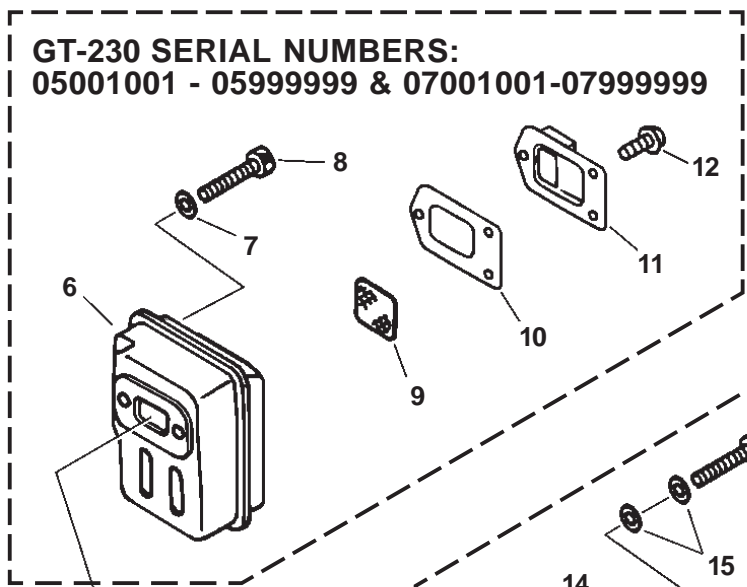

SERIAL NUMBERS: 05001001-07999999

SERIAL NUMBERS: 05001001-07999999

ITEM	PART NUMBER	QTY	DESCRIPTION	REMARKS
1	P021003900	1	GASKET KIT	
★ 2	V104000061	1	SHIELD, EXHAUST	
3	A320000001	1	COVER, MUFFLER	
4	90010605012	2	BOLT5X12	
5	89016006361	1	LABEL, CAUTION - HOT	
<u>GT-230 SERIAL NUMBERS: 05001001-05999999 & 07001001-07999999</u>				
6	14580642030	1	MUFFLER	
7	90060000005	2	WASHER	
8	90010505055	2	BOLT5X55	
9	14586240630	1	SCREEN, MUFFLER	
★ 10	14586642031	1	GASKET, EXHAUST	
11	A313000350	1	GUIDE, EXHAUST	
12	90024204010	3	SCREW	
<u>GT-231 SERIAL NUMBERS: 06001001 - 06999999</u>				
13	A300000141	1	MUFFLER	
14	V150000371	1	PLATE, EYE	
15	V347000000	4	CONICAL WASHER	
16	90010505055	2	BOLT5X55	
17	14586240630	1	SCREEN, MUFFLER	
★ 18	V104000360	1	GASKET, EXHAUST	
19	A313000130	1	GUIDE, EXHAUST	
20	9136704010	3	SCREW	

★ Also Included In GASKET KIT