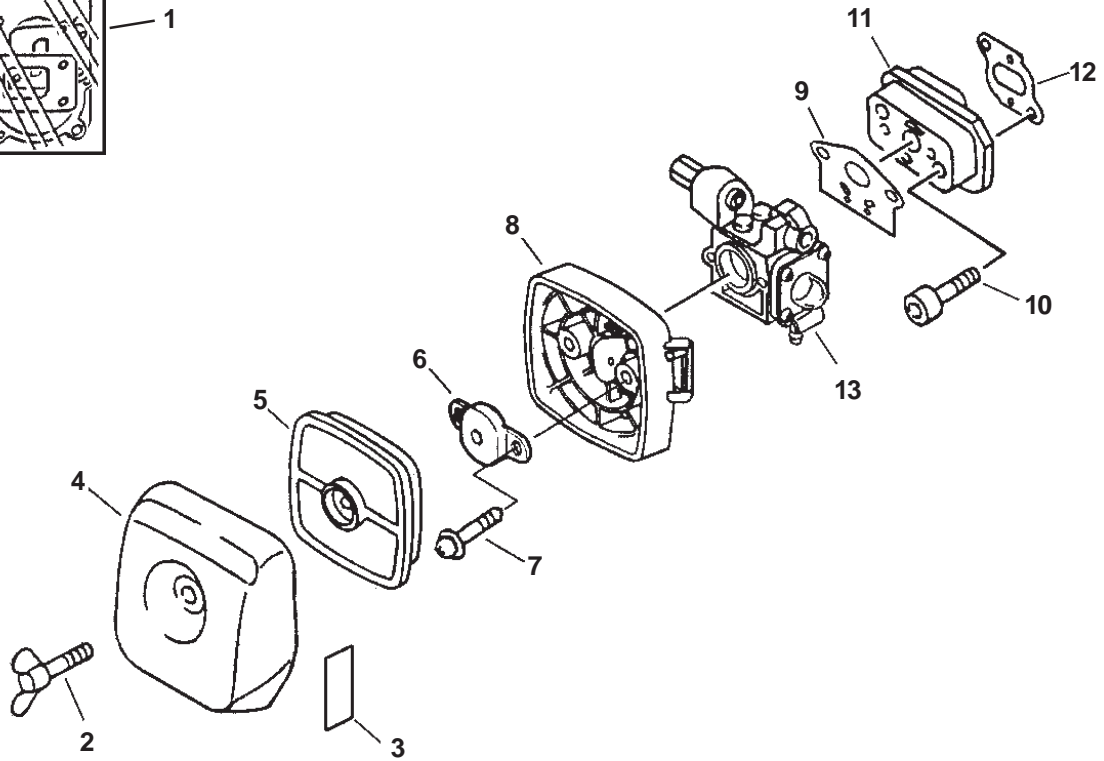

SERIAL NUMBERS: 06001001-06999999

GASKET KIT

SERIAL NUMBERS: 06001001-06999999

ITEM	PART NUMBER	QTY	DESCRIPTION	REMARKS
1	P021003900	1	GASKET KIT	
2	21041752730	1	WING BOLT	
3	89012152730	1	LABEL, CHOKE	
4	13031306563	1	LID, AIR CLEANER	
5	13031054130	1	FILTER, AIR	
6	12901152730	1	PLATE, PREVENT	
7	90024205060	2	SCREW 5X60	
8	P021000991	1	CASE, AIR CLEANER	
★ 9	13001013410	1	GASKET, INTAKE	
10	90016205025	2	BOLT 5X25	
11	13001756431	1	INSULATOR	
★ 12	13001055930	1	GASKET, INTAKE	

★ Also Included In GASKET KIT

13	-----	1	CARBURETOR**	
**SEE CARBURETOR DIAGRAMS FOR MODEL APPLICATIONS AND SERIAL NUMBERS